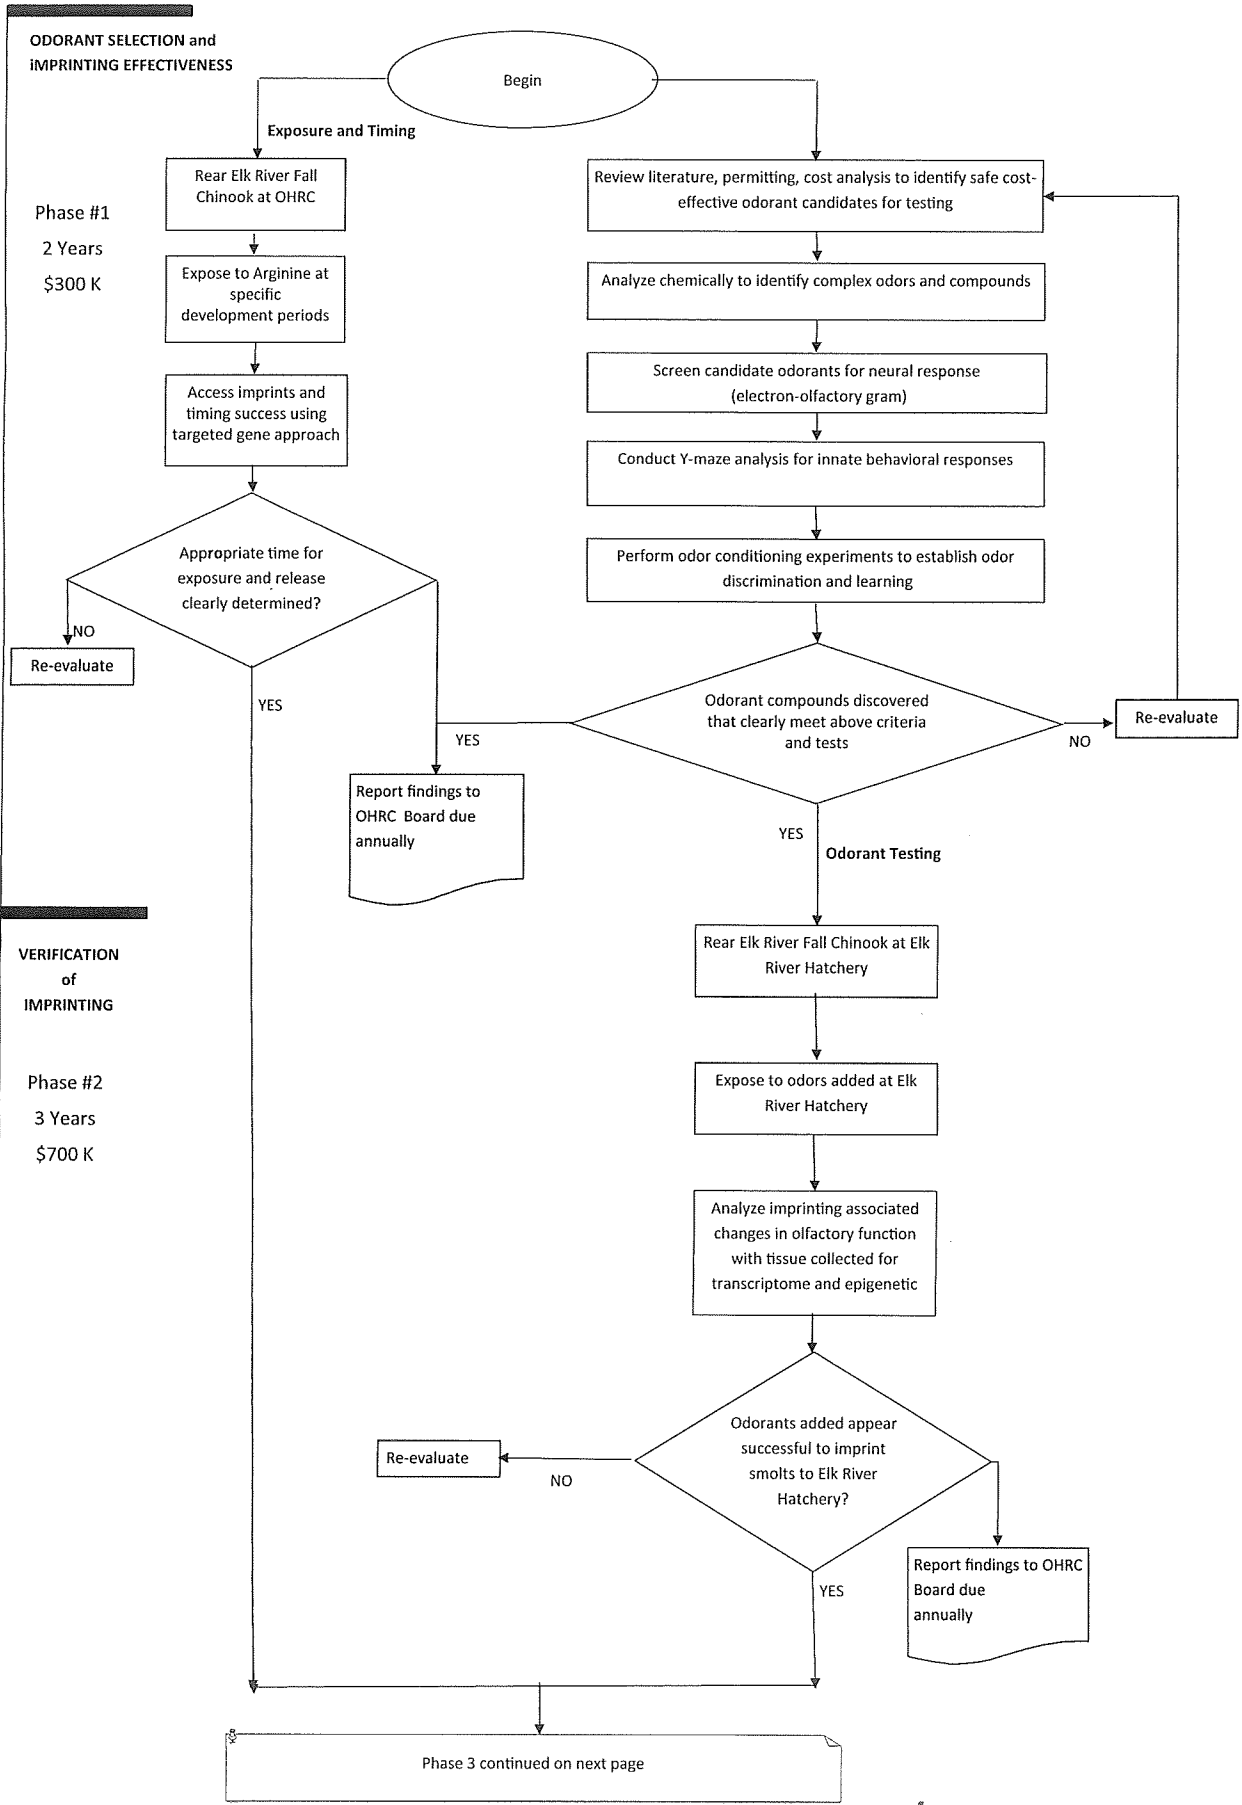

Imprinting and Homing

Imprinting and Homing

VERIFICATION of HOMING and
FIELD TESTING

Phase #3
10 Years
2.35 MM