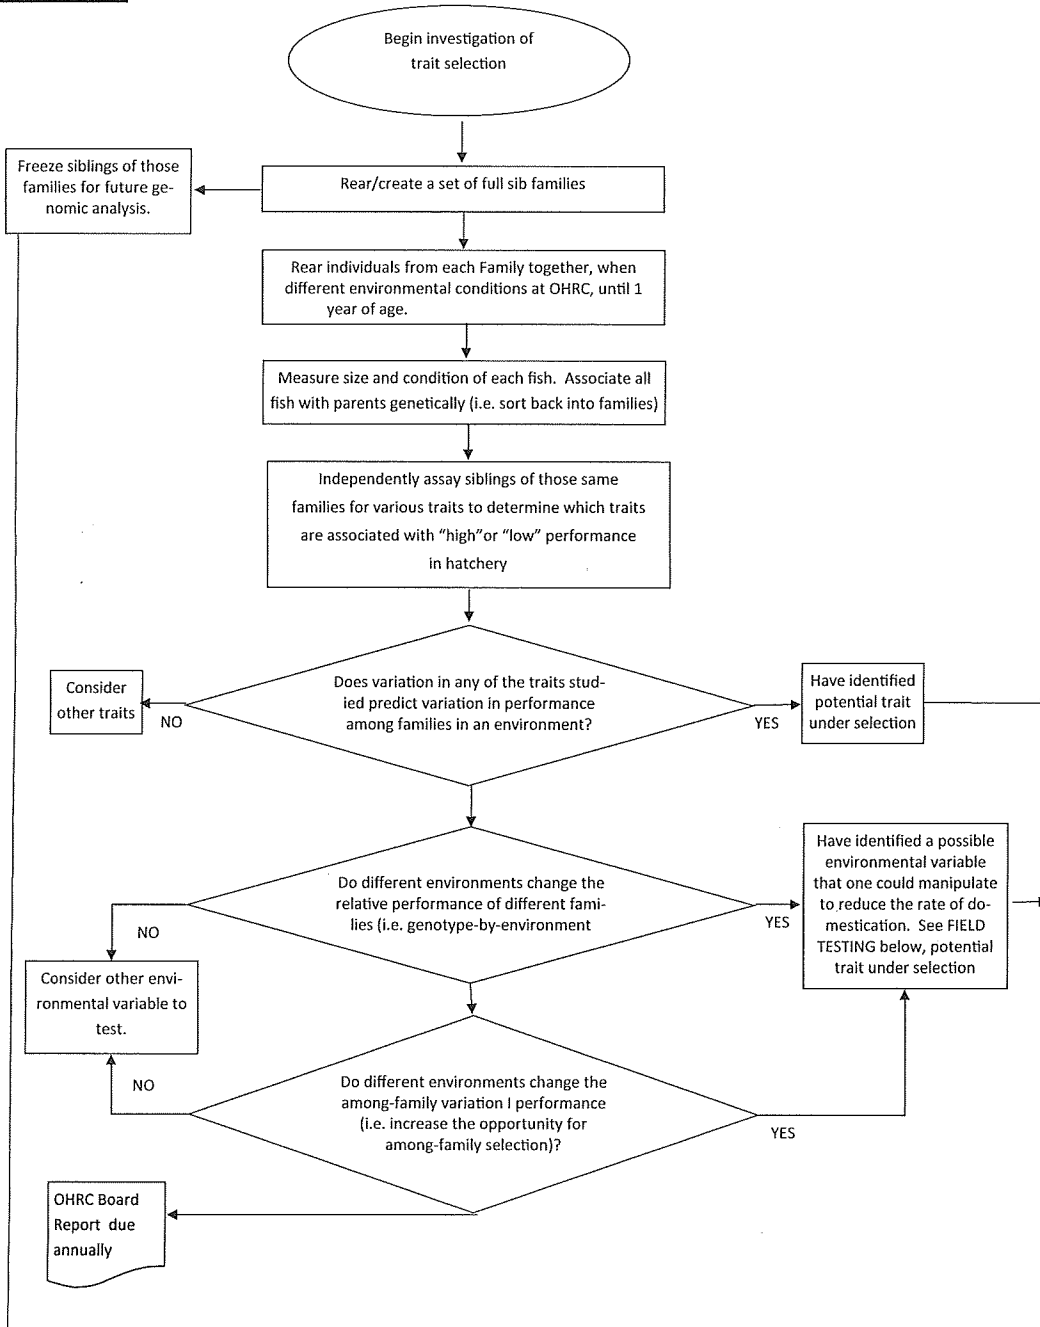

# Differences Caused by Hatchery Rearing

INVESTIGATION  
of  
TRAIT SELECTION

Phase #1  
Years 1 & 2  
\$350 K

Phase #2  
Years 2 & 3  
\$250 K

Field Test

Phase 3  
10 years  
\$3100 K

### Field Testing