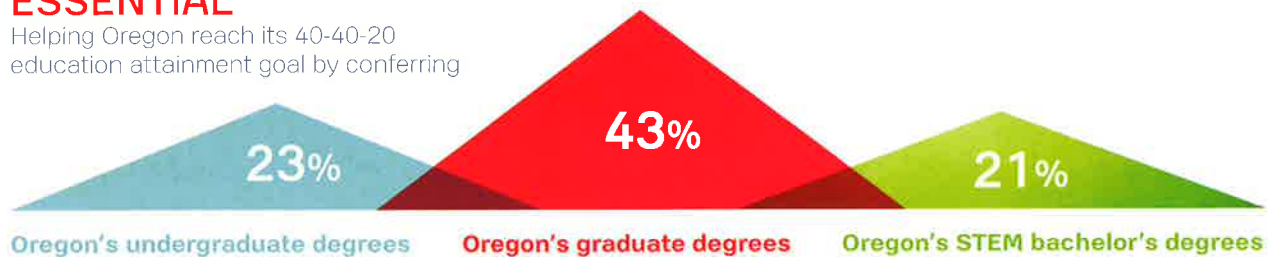

ESSENTIAL

Helping Oregon reach its 40-40-20 education attainment goal by conferring