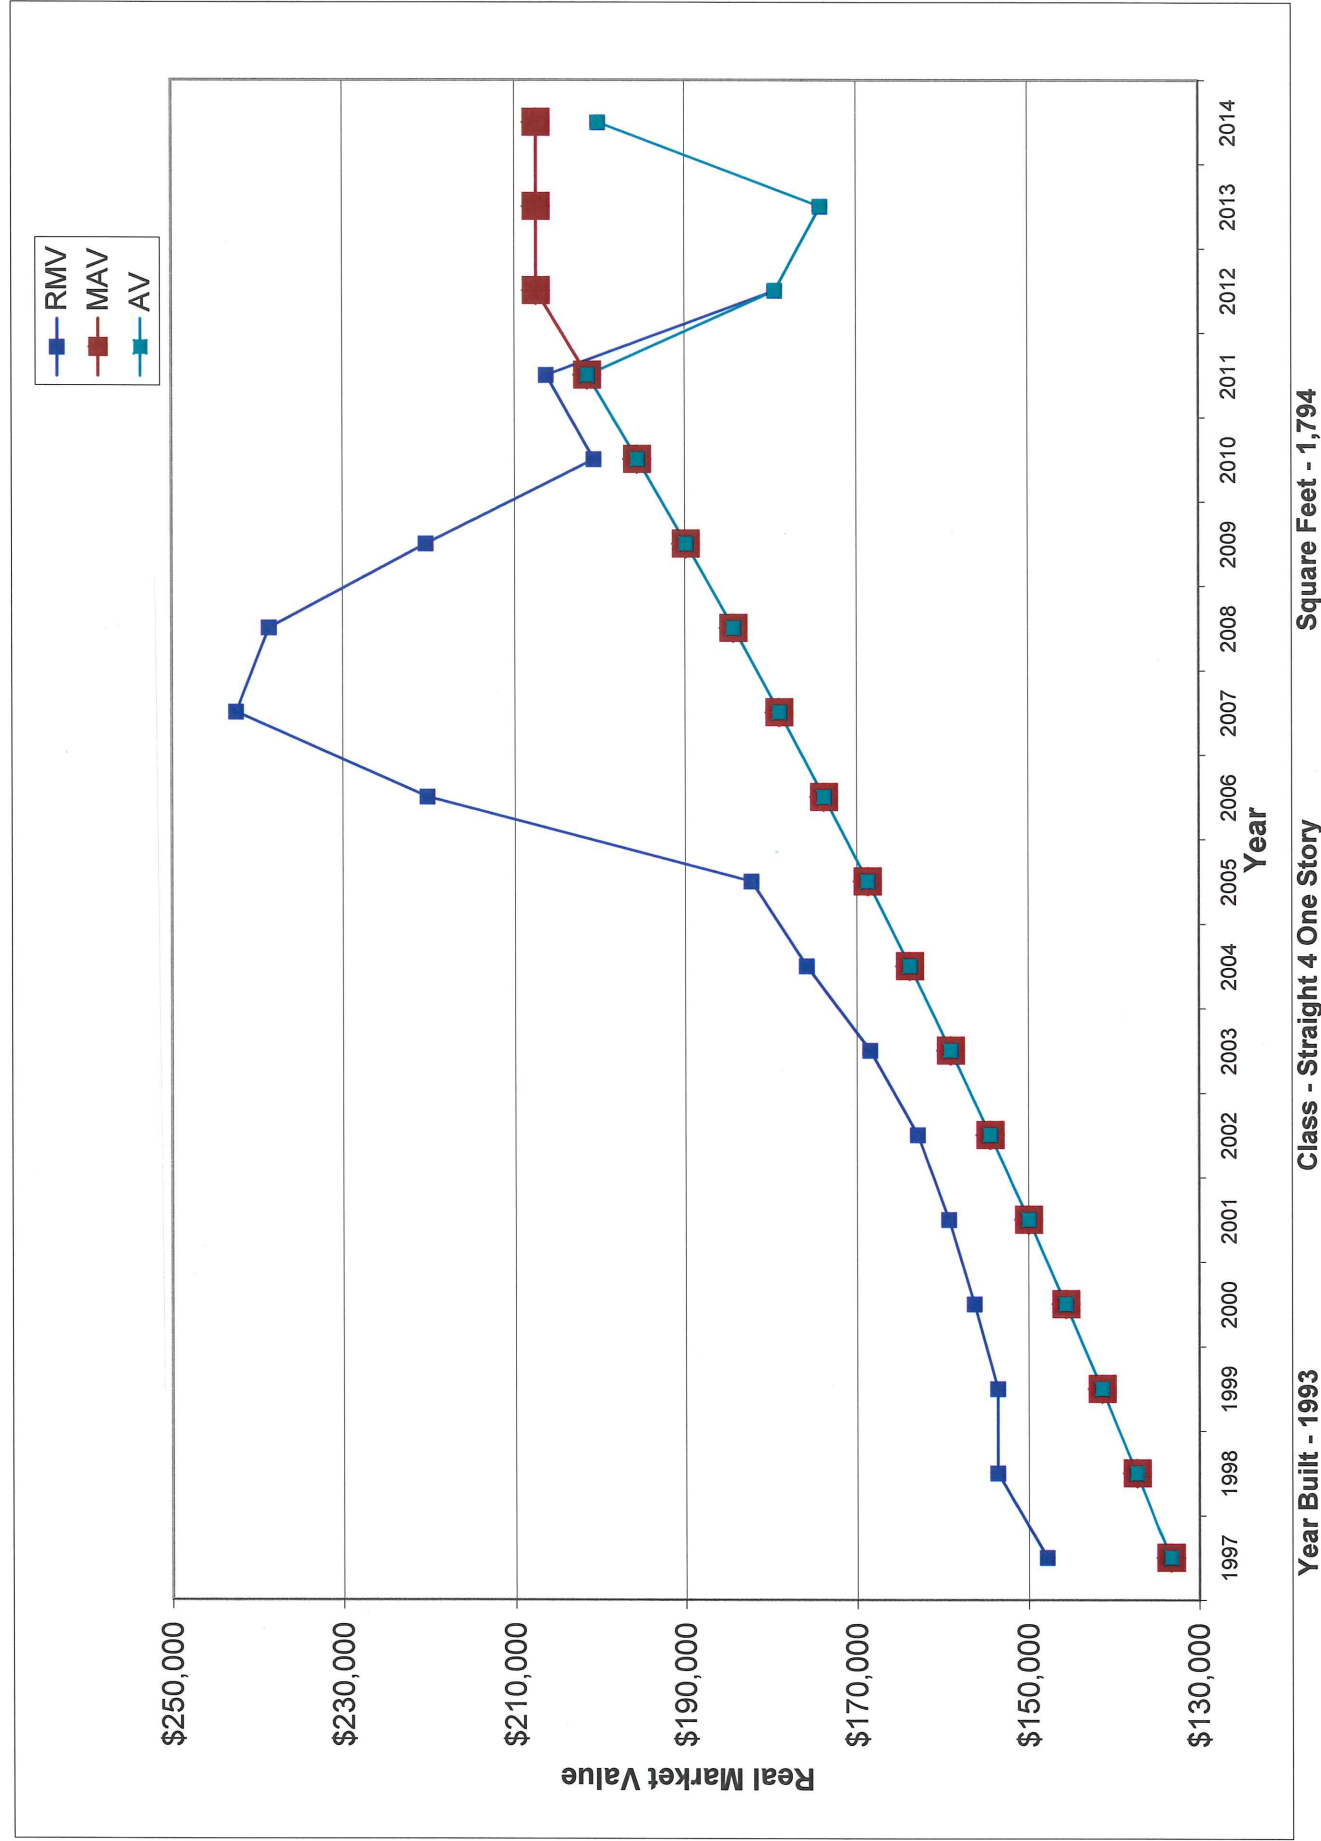

RMV-MAV-AV Comparison

Year Built - 1993

Class - Straight 4 One Story

Square Feet - 1,794