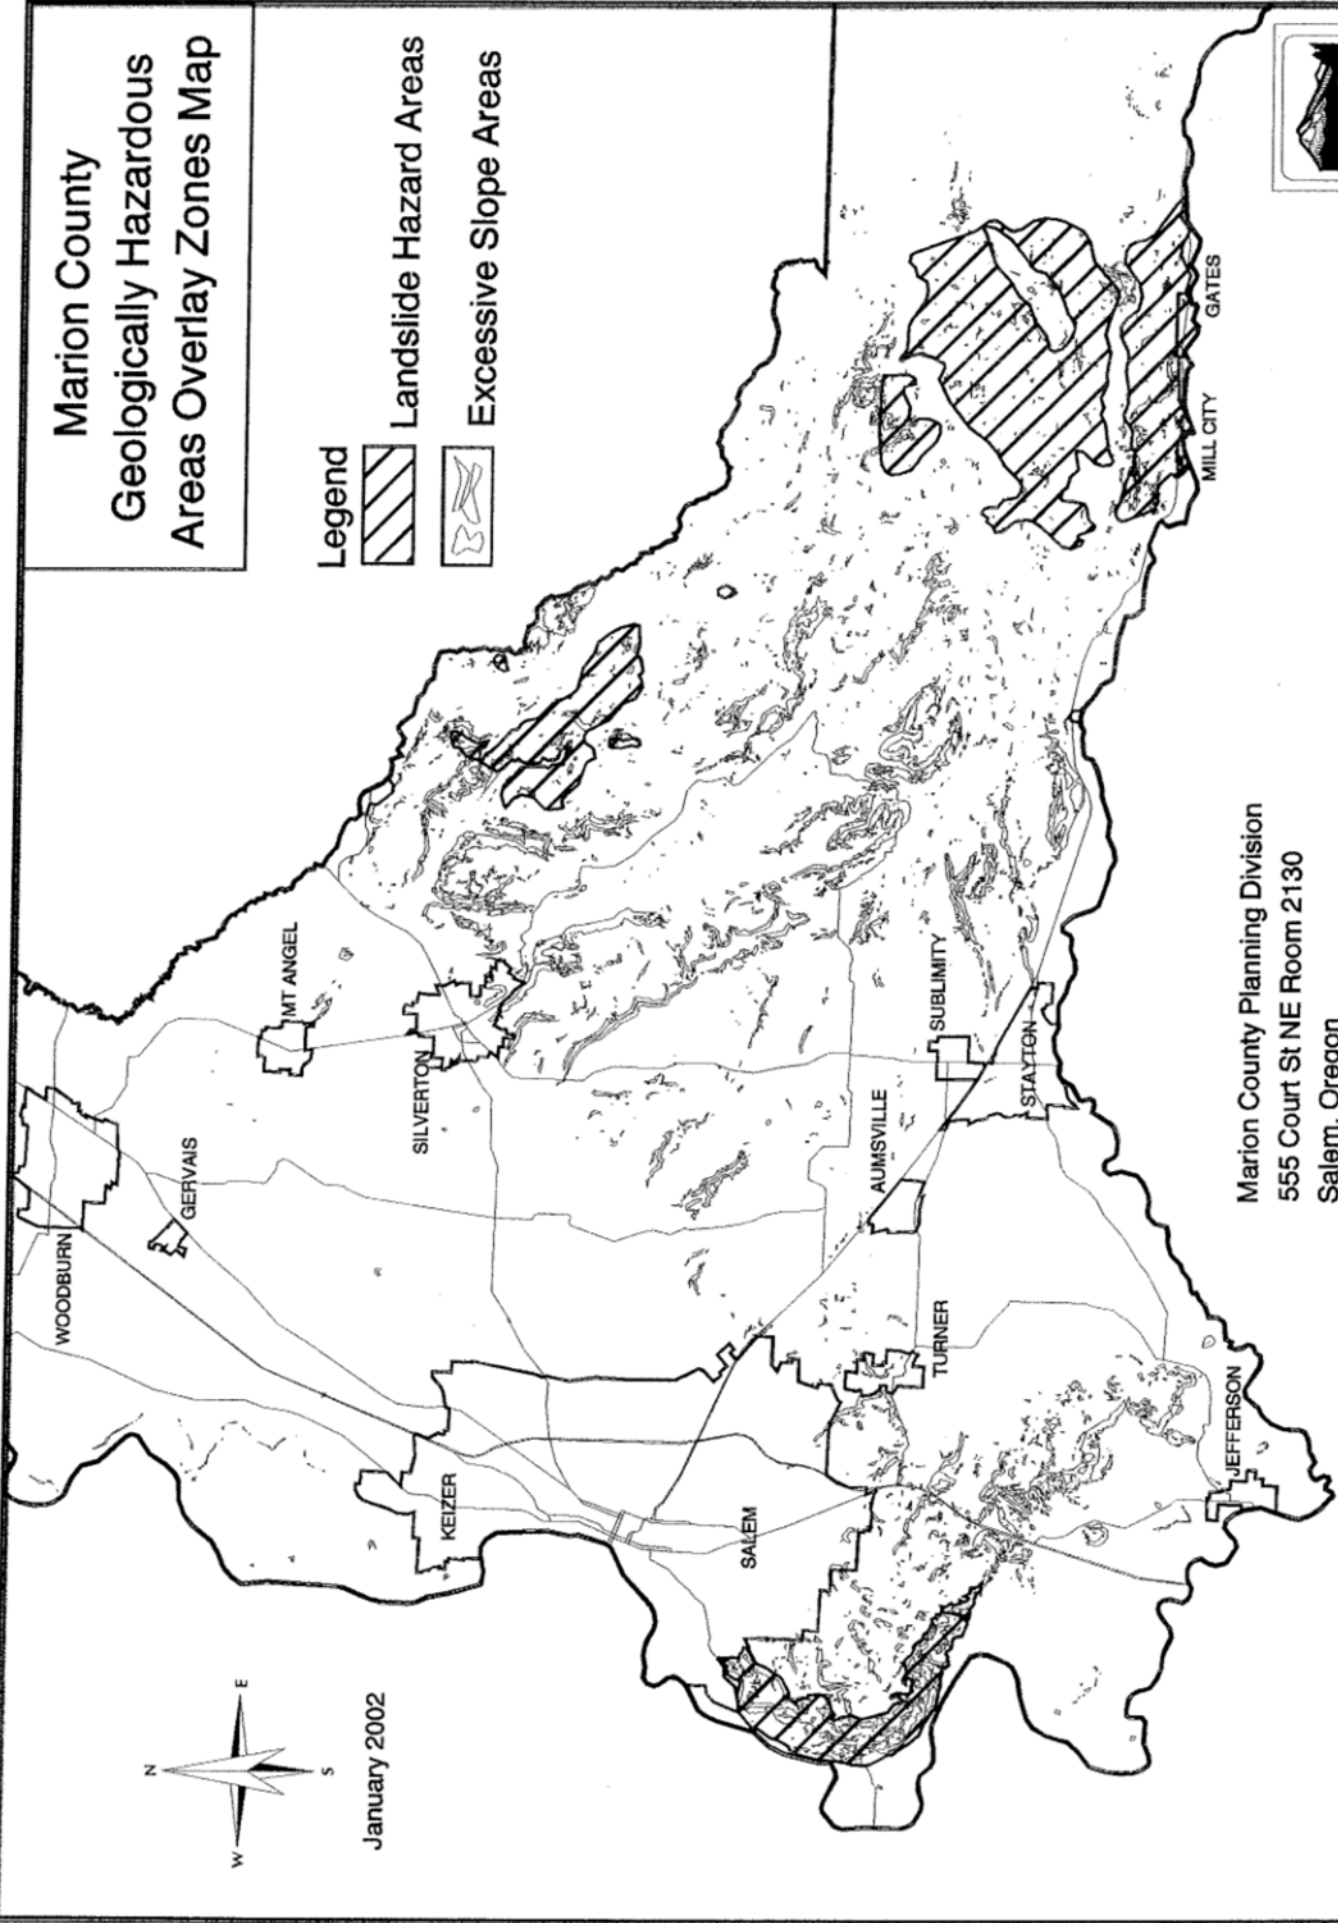

# Marion County Geologically Hazardous Areas Overlay Zones Map

Legend

Landslide Hazard Areas

Excessive Slope Areas

January 2002

Marion County Planning Division  
555 Court St NE Room 2130  
Salem, Oregon  
Phone: 503-588-5038  
<http://www.open.org/mcplann>

Note: This map is for illustrative purposes only