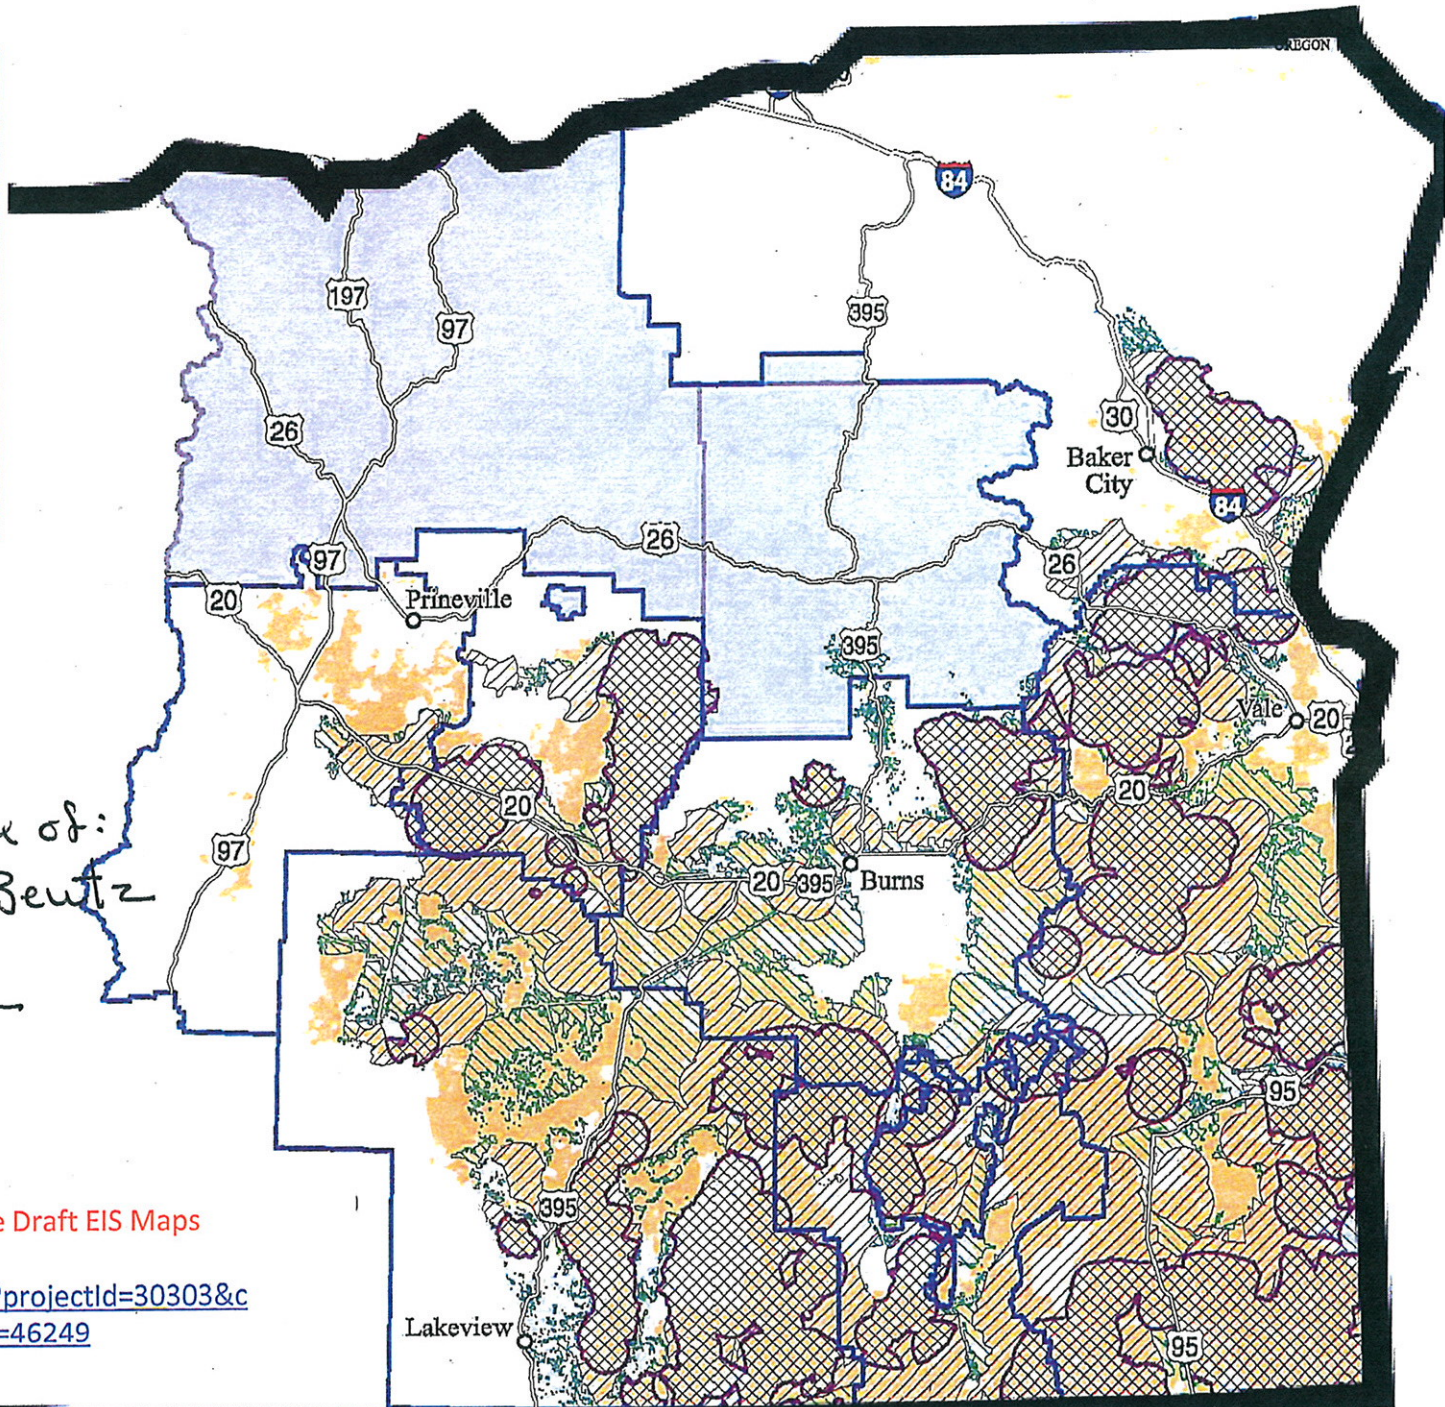

SAGE GROUSE HABITAT IN OREGON

from the desk of:
Rep. Cliff Beutz

SOURCE: BLM Oregon Sage-Grouse Draft EIS Maps
https://www.blm.gov/epl-front-office/eplanning/mapset_view.do?projectId=30303¤tPageId=40512&documentId=46249