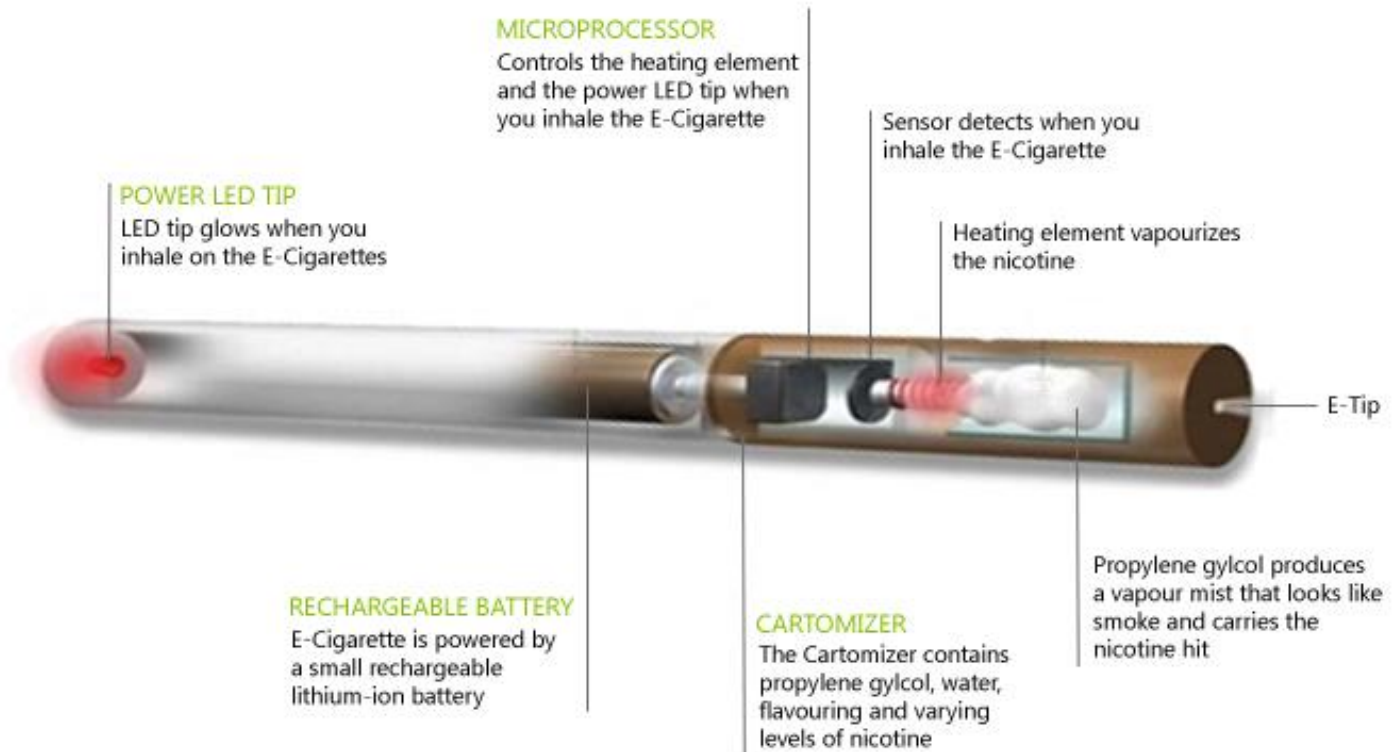

E-Cigarette and Vapor Diagrams

Cartomizer Component Description

- 1: battery connector
- 2: positive electrical heater connection
- 3: negative electrical heater connection
- 4: heater coil/element
- 5: synthetic filler material
- 6: air passage
- 7: cartomizer body/housing