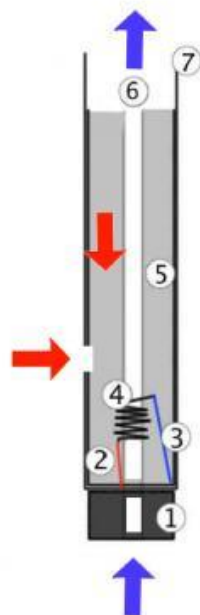

E-Cigarette and Vapor Diagrams

Cartomizer Component Description

- 1: battery connector
- 2: positive electrical heater connection
- 3: negative electrical heater connection
- 4: heater coil/element
- 5: synthetic filler material
- 6: air passage
- 7: cartomizer body/housing

(Source: http://evape.ca/store/index.php?route=information/information&information_id=8)

*Called: (1-888-574-7043) and cleared use of image 2/5/2014