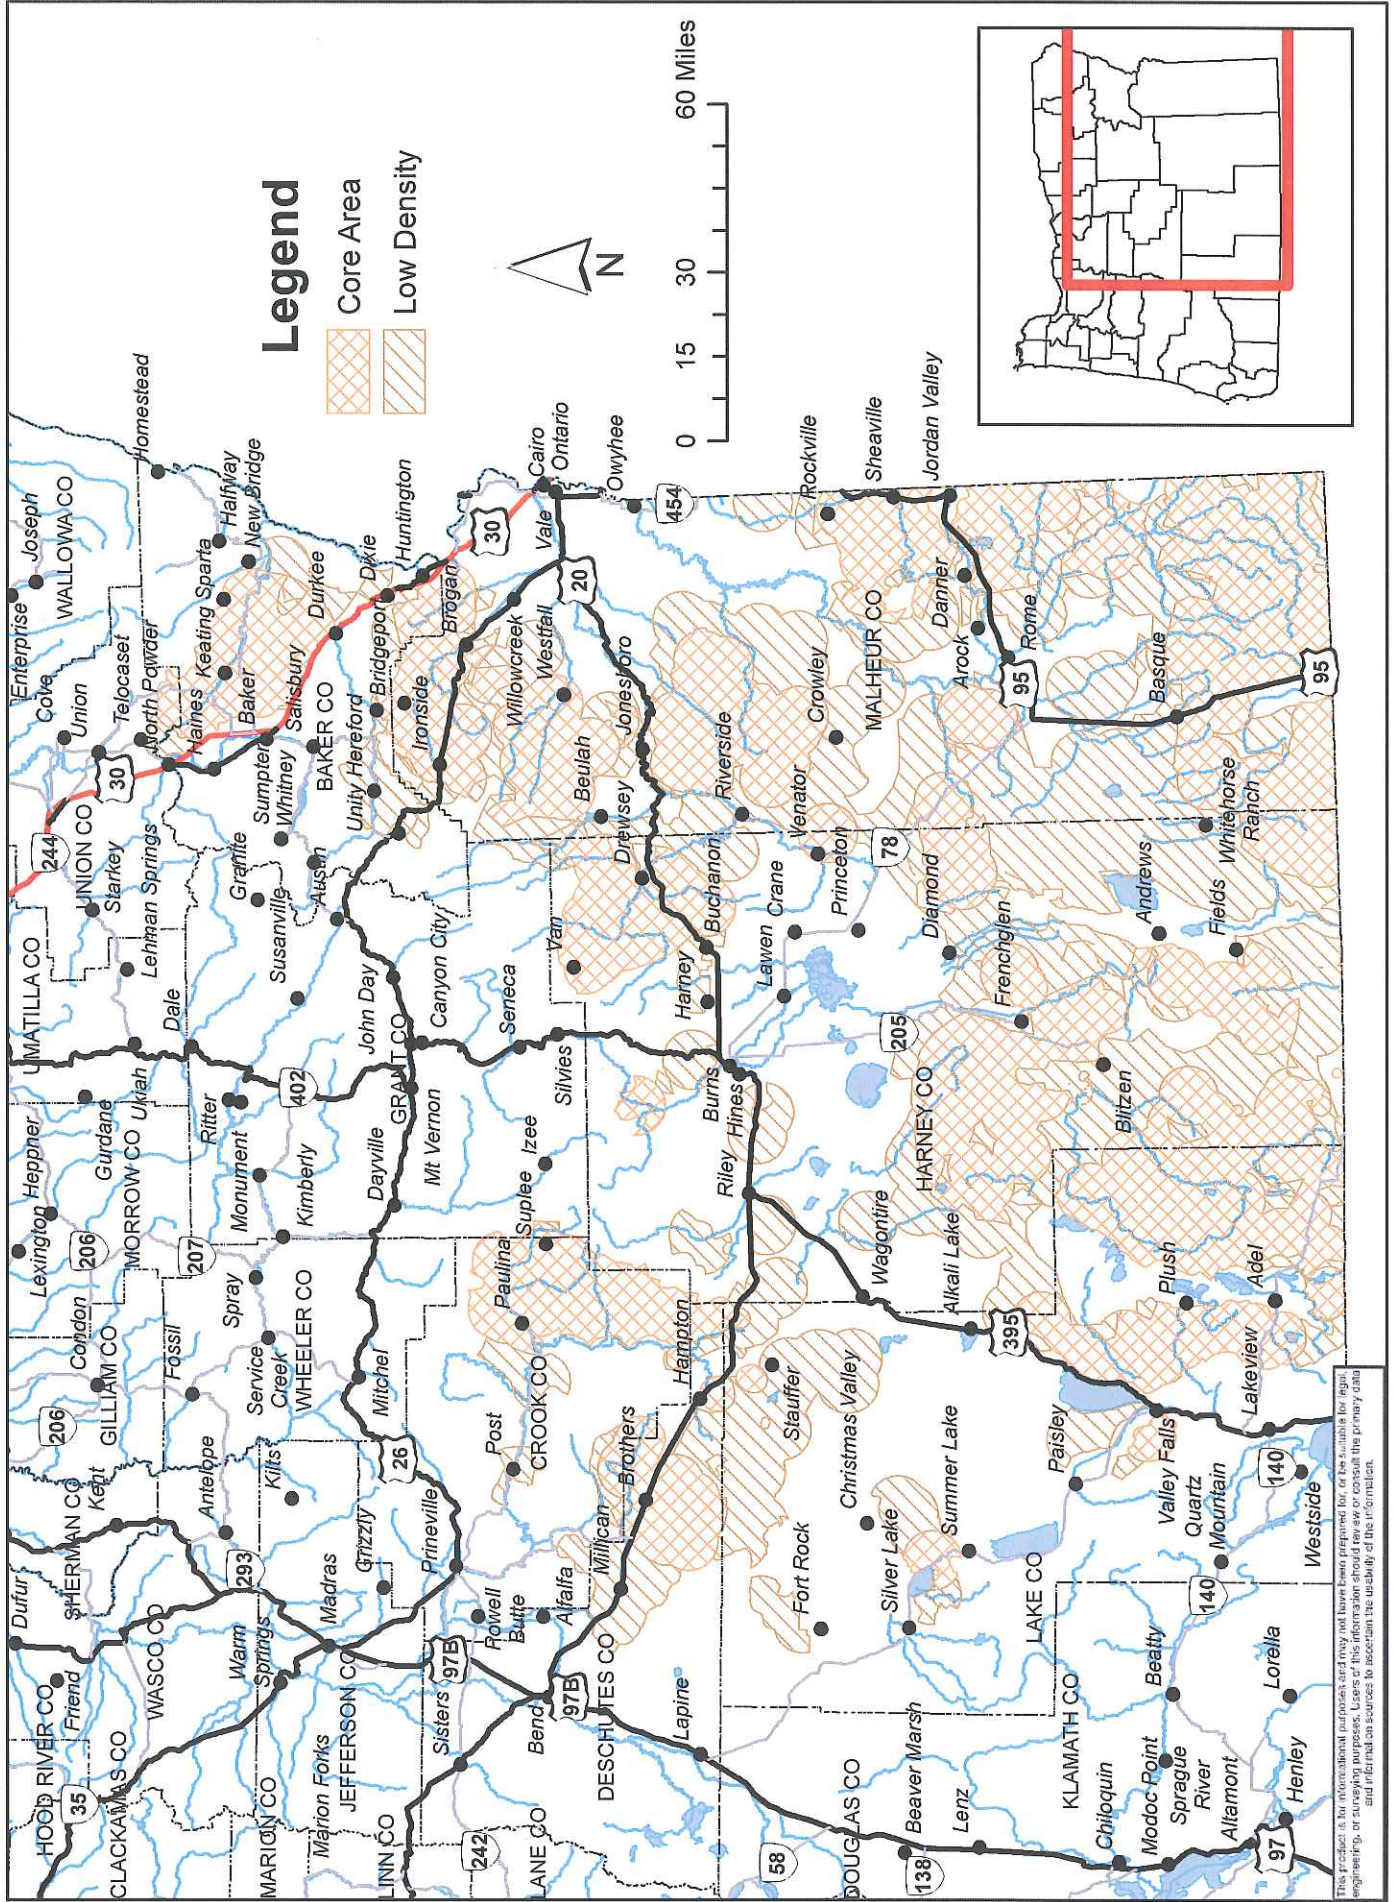

ODFW Sage-Grouse Core Areas