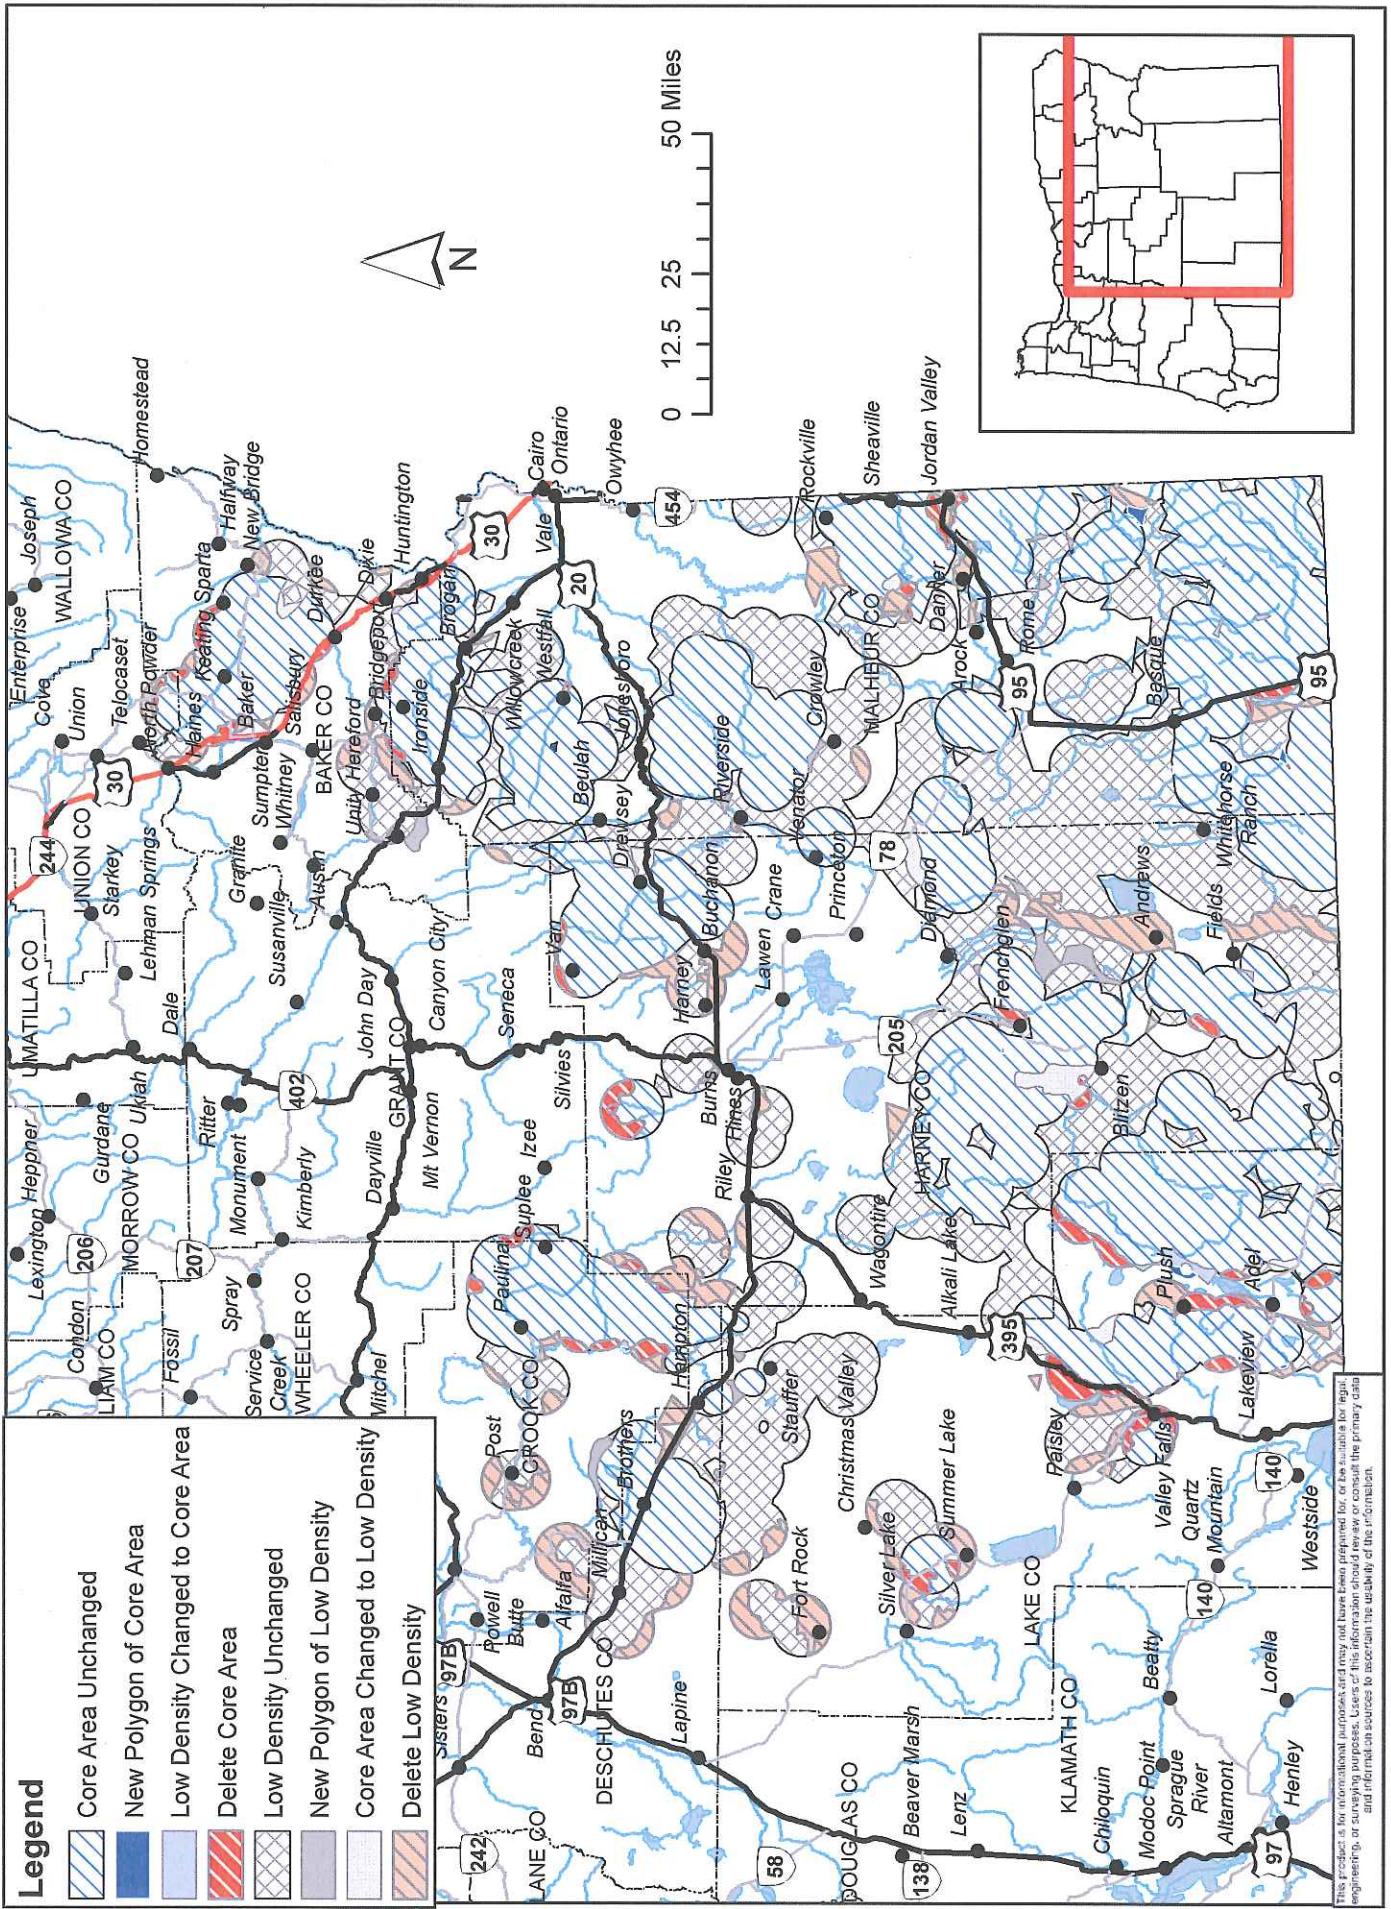

Details of Edits to ODFW Sage-Grouse Core Areas