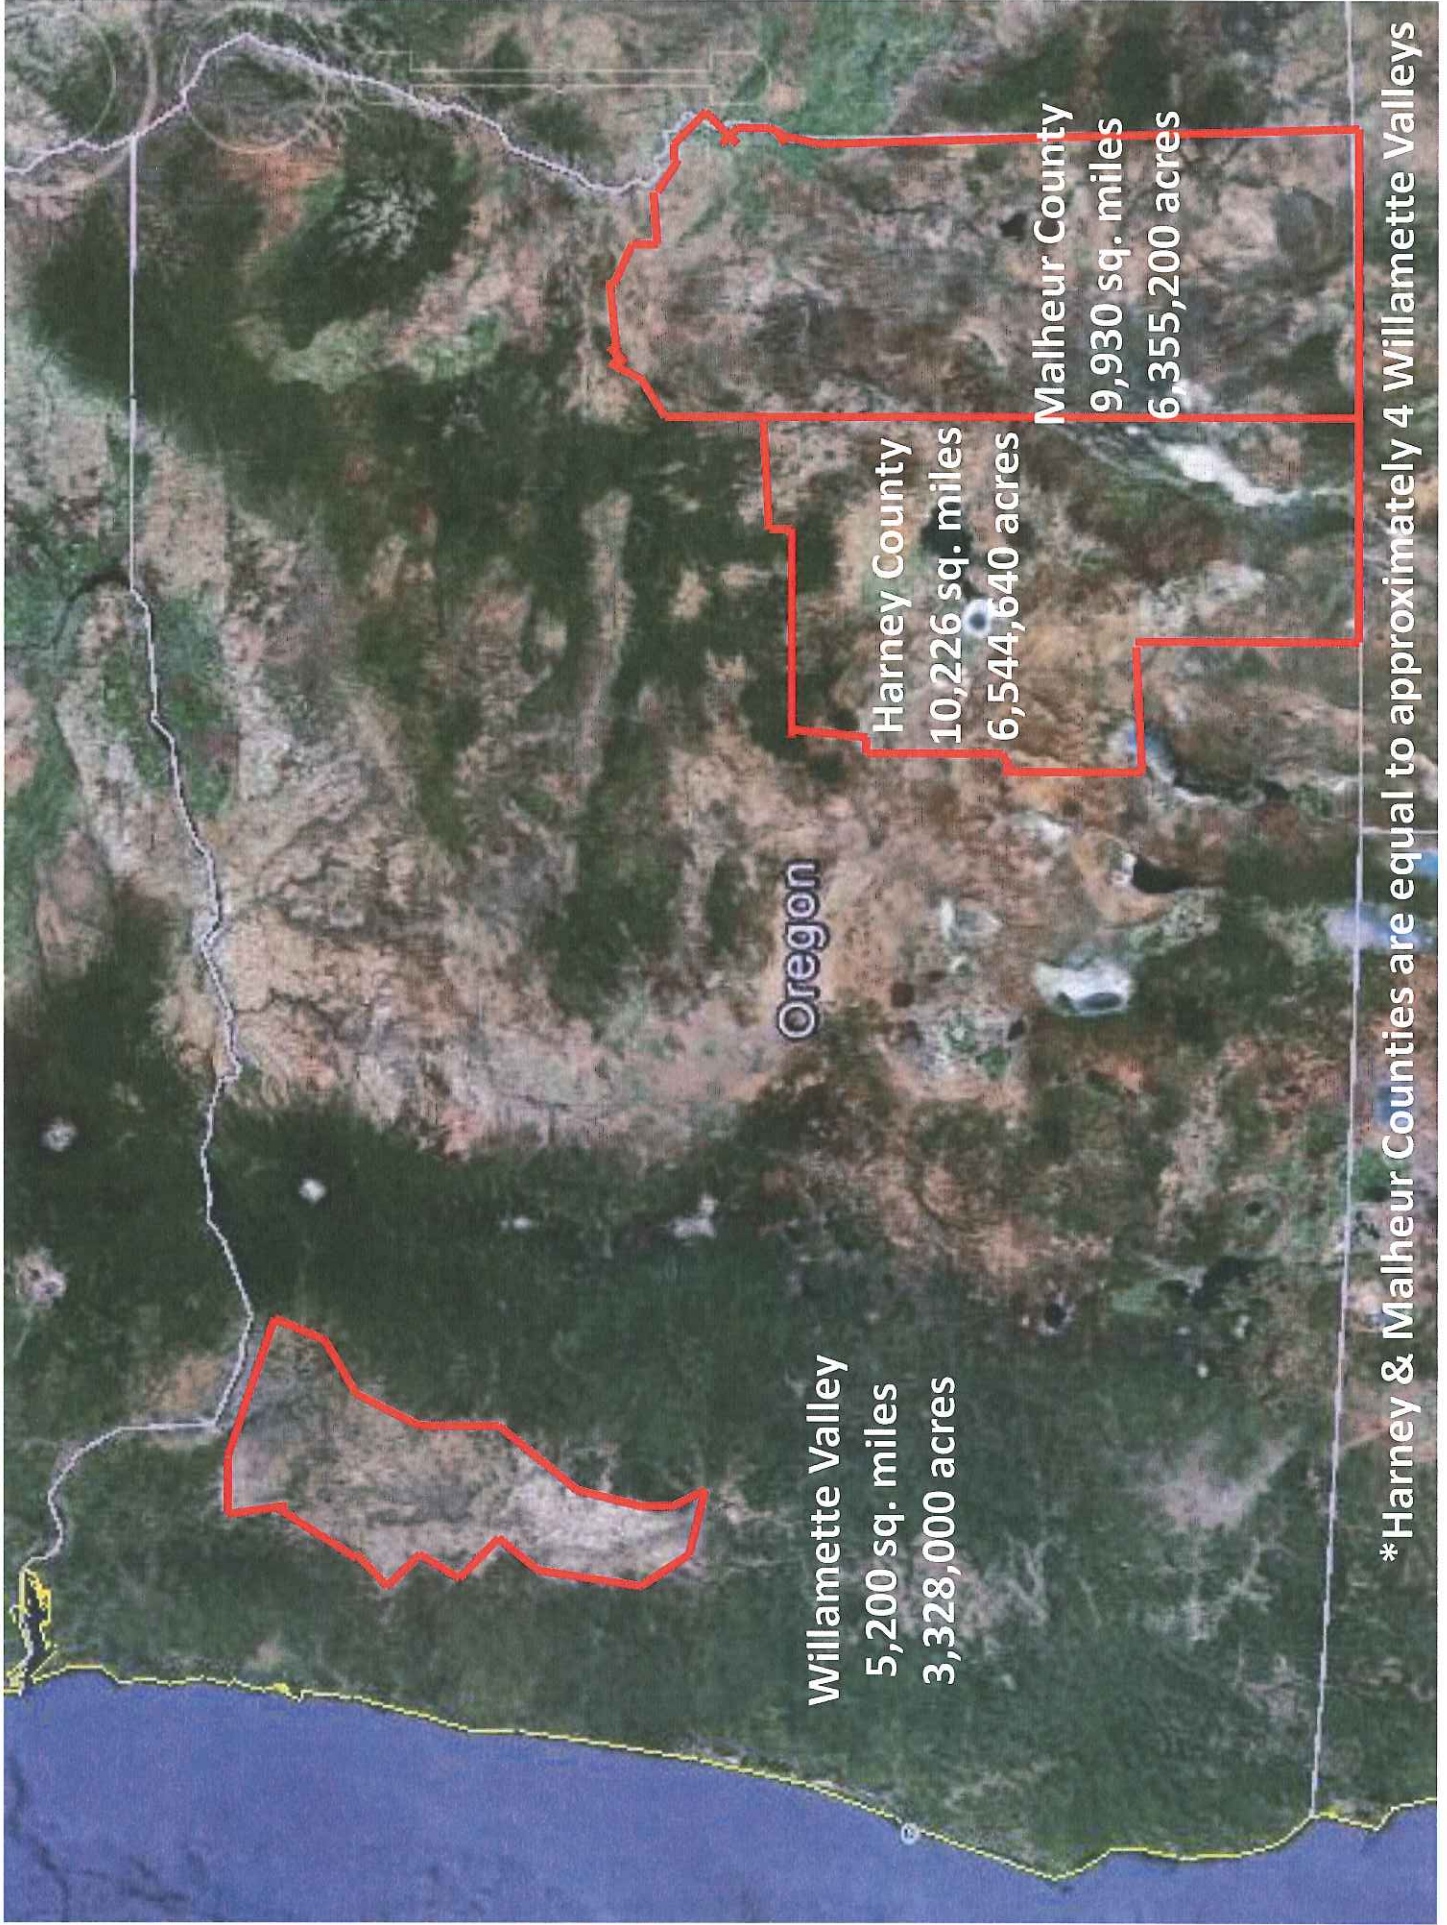

ODFW Sage-Grouse Core Areas

This product is for informational purposes and may not have been prepared for, or be suitable for, legal, engineering, or surveying purposes. Users of this information should review or consult the primary data and inform on sources to ascertain the usability of the information.

Details of Edits to ODFW Sage-Grouse Core Areas

This product is for informational purposes and may not have been prepared for, or be suitable for, legal, engineering, or surveying purposes. Users of this information should review or consult the primary data and inform data sources to ascertain the accuracy of the information.

Oregon

Willamette Valley
5,200 sq. miles
3,328,000 acres

Harney County
10,226 sq. miles
6,544,640 acres

Malheur County
9,930 sq. miles
6,355,200 acres

*Harney & Malheur Counties are equal to approximately 4 Willamette Valleys