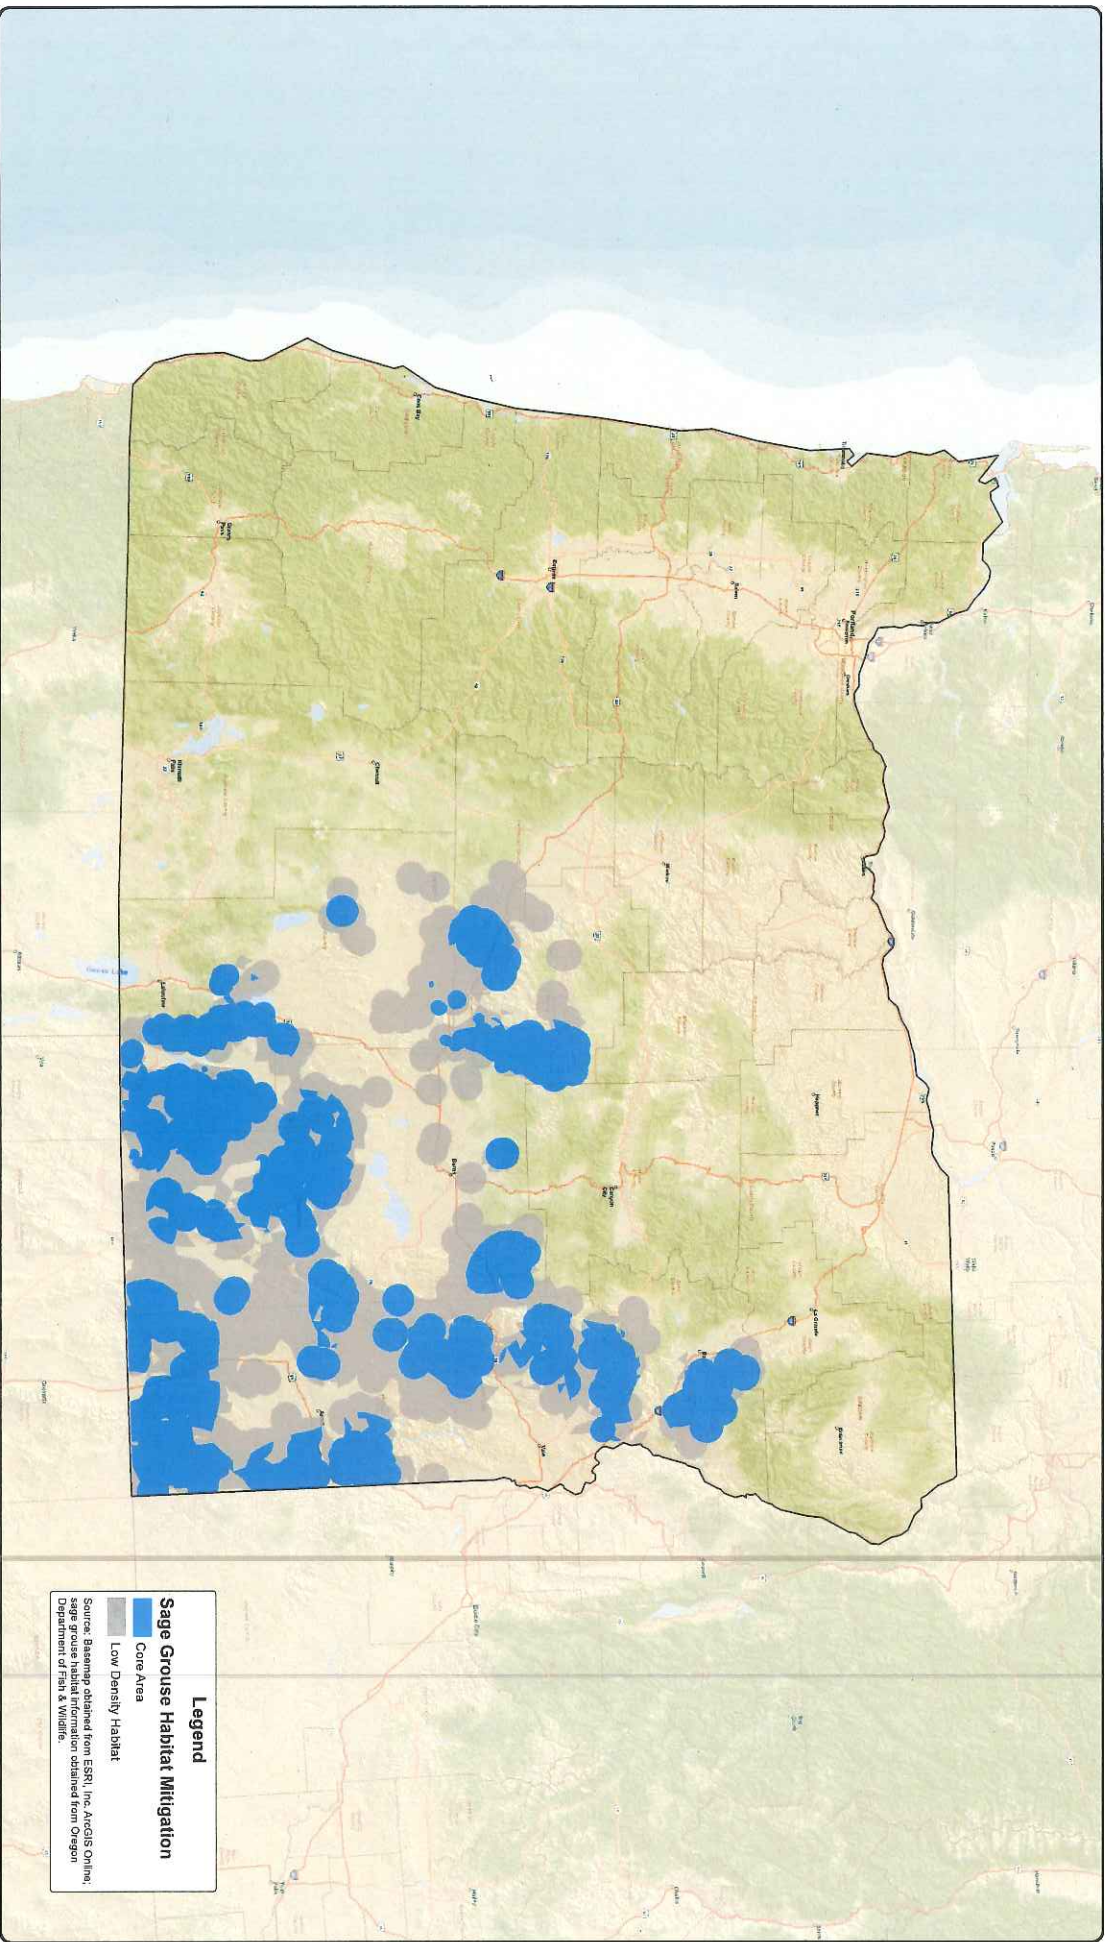

Sage Grouse Habitat in Oregon

Legend
Sage Grouse Habitat Mitigation
Core Area
Low Density Habitat

Source: Basemap obtained from ESRI, Inc. ArcGIS Online; sage grouse habitat information obtained from Oregon Department of Fish & Wildlife.