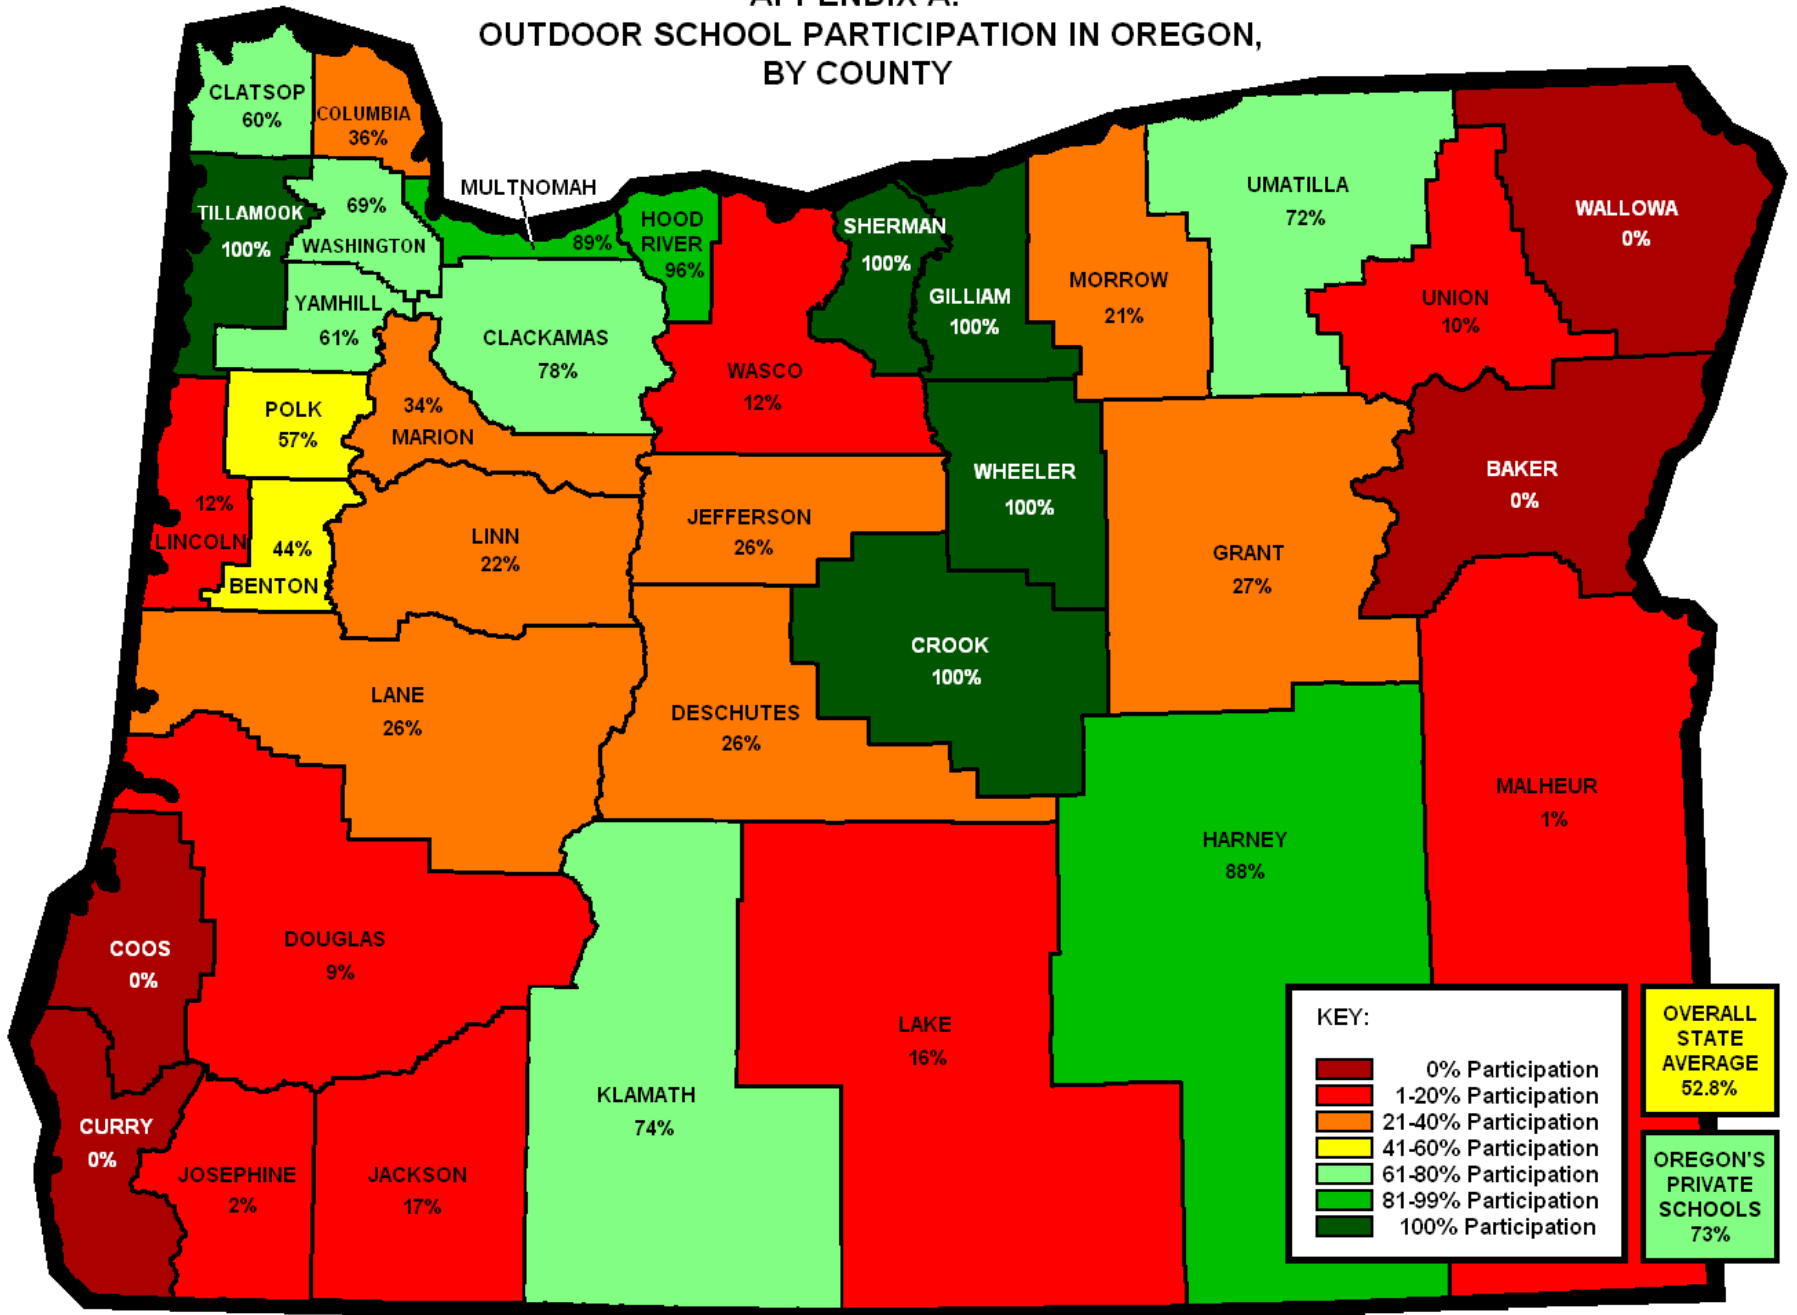

APPENDIX A: OUTDOOR SCHOOL PARTICIPATION IN OREGON, BY COUNTY

KEY:

- 0% Participation
- 1-20% Participation
- 21-40% Participation
- 41-60% Participation
- 61-80% Participation
- 81-99% Participation
- 100% Participation