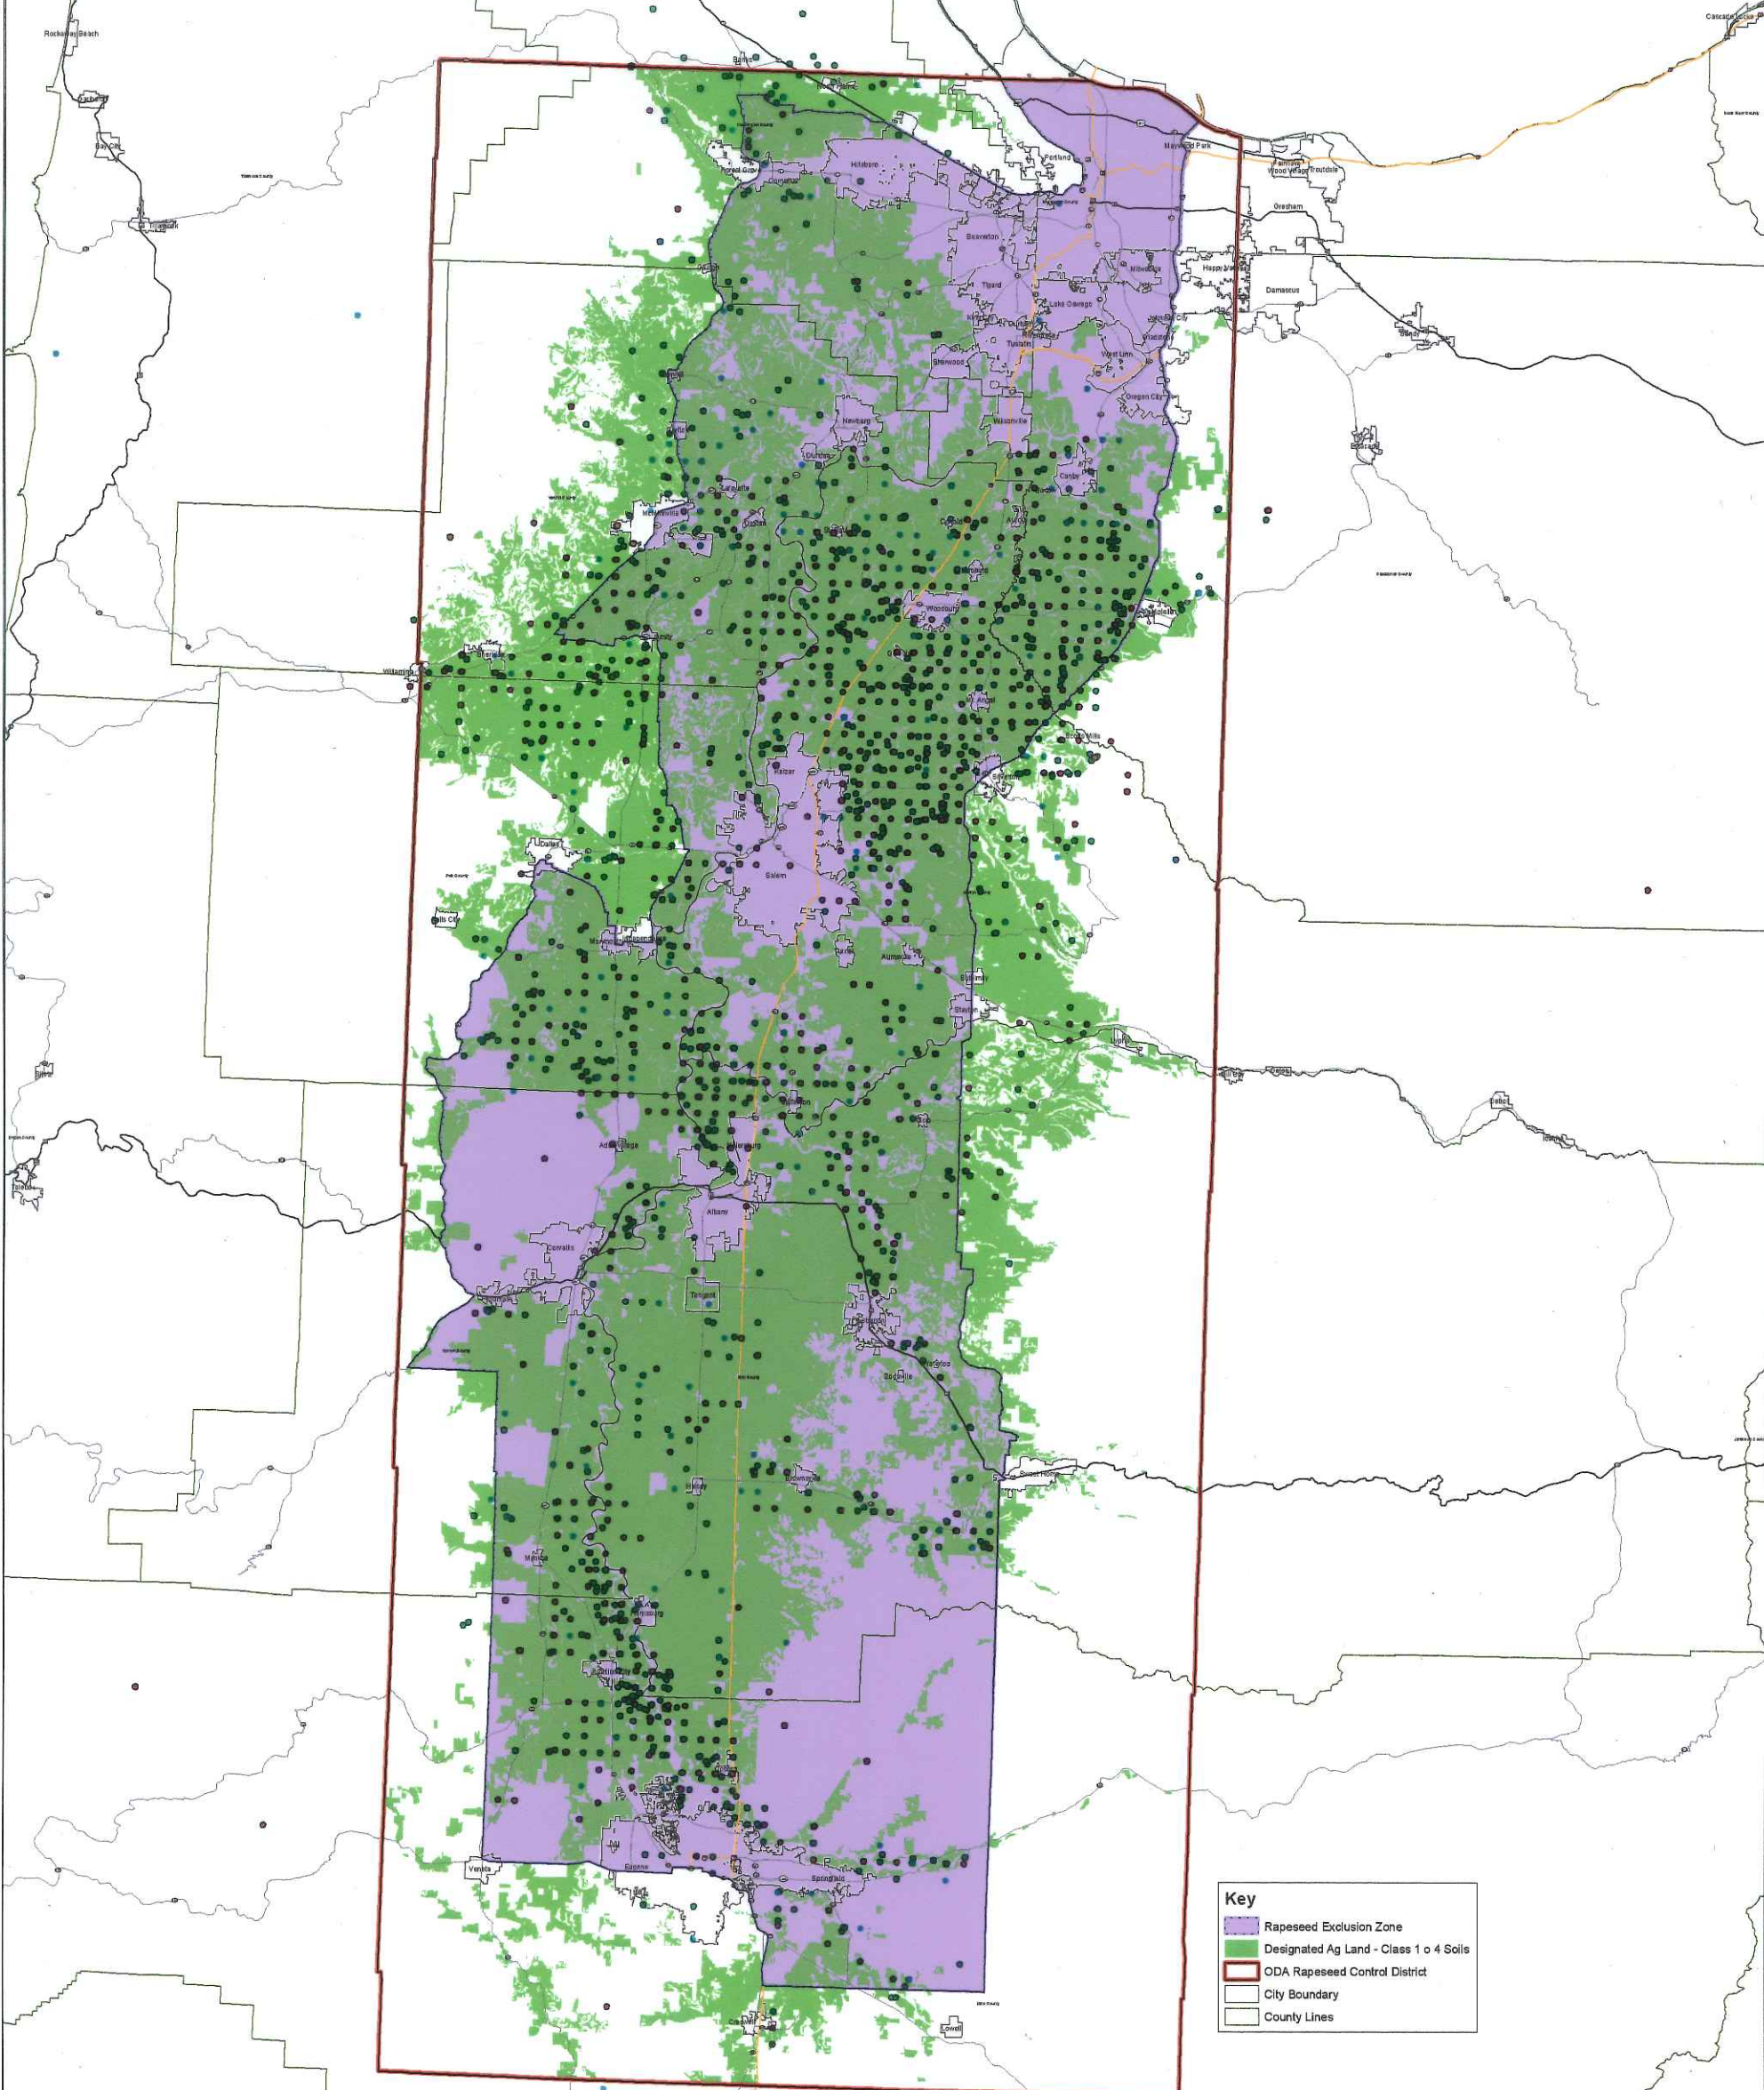

# Willamette Valley Protected District

**Key**

- Rapeseed Exclusion Zone
- Designated Ag Land - Class 1 or 4 Soils
- ODA Rapeseed Control District
- City Boundary
- County Lines