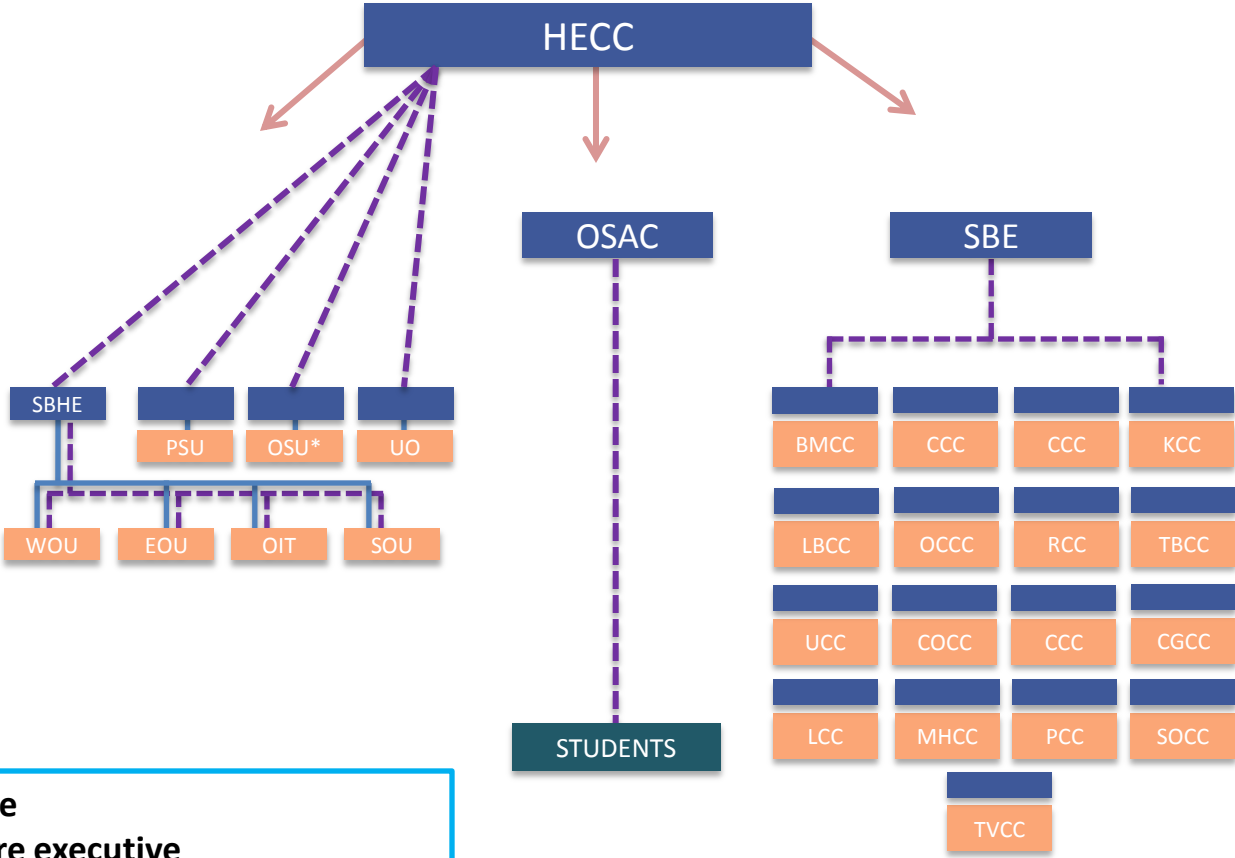

## Governance

— E.g. hire/fire executive

- - - State funding allocation, program approval, state rules, etc.

→ Advice + coordination

■ Institution

■ Board/Council

■ Agency

# SB 270

Legislature/Governor

HECC

**Governance**  
E.g. hire/fire executive

State funding allocation, program approval, state rules, etc.

Advice + coordination

Institution  
Board/Council  
Agency

# Boards, Commissions, and Executive Appointments Structure

<span style="display: inline-block; width: 15px; height: 15px; background-color: #4a7ebb; margin-right: 5px;"></span> <b>Board/Council</b>	<span style="display: inline-block; width: 15px; height: 15px; background-color: #c00000; border-radius: 50%; margin-right: 5px;"></span> <b>Governor-appointed</b>
<span style="display: inline-block; width: 15px; height: 15px; background-color: #00a0e3; margin-right: 5px;"></span> <b>Agency/Division Head</b>	<span style="display: inline-block; width: 15px; height: 15px; background-color: #ffa500; border-radius: 50%; margin-right: 5px;"></span> <b>Senate-confirmed</b>
<span style="display: inline-block; width: 10px; height: 10px; background-color: black; margin-right: 5px;"></span> <b>Reporting</b>	