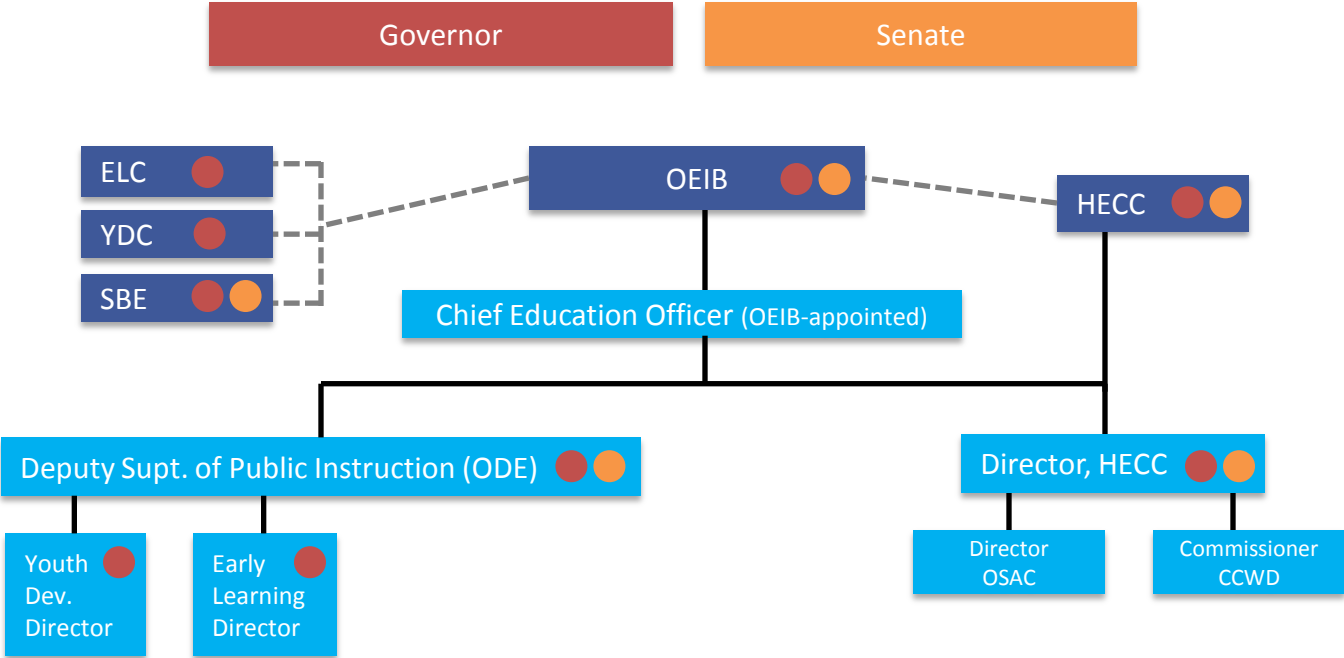

CGCC

LCC

MHCC

PCC

SOCC

TVCC

STUDENTS

**Governance**

— E.g. hire/fire executive

- - - State funding allocation, program approval, state rules, etc.

→ Advice + coordination

Institution

Board/Council

Agency

# Full P-20 Structure

HB 3231, HB 3234, SB 270, HB 3120

Legislature/Governor

OEIB

ELC	YDC	SBE	
D H S	Oregon Department of Education		

HECC	
OSAC	CCWD

Funding, Rules, Compacts

- Institution
- Board/Council
- Agency

# Boards, Commissions, and Executive Appointments Structure

<span style="display: inline-block; width: 15px; height: 15px; background-color: #4a7ebb; margin-right: 5px;"></span> <b>Board/Council</b>	<span style="display: inline-block; width: 15px; height: 15px; background-color: #c00000; border-radius: 50%; margin-right: 5px;"></span> <b>Governor-appointed</b>
<span style="display: inline-block; width: 15px; height: 15px; background-color: #00a0e3; margin-right: 5px;"></span> <b>Agency/Division Head</b>	<span style="display: inline-block; width: 15px; height: 15px; background-color: #ffa500; border-radius: 50%; margin-right: 5px;"></span> <b>Senate-confirmed</b>
<span style="display: inline-block; width: 10px; height: 10px; background-color: black; margin-right: 5px;"></span> <b>Reporting</b>	