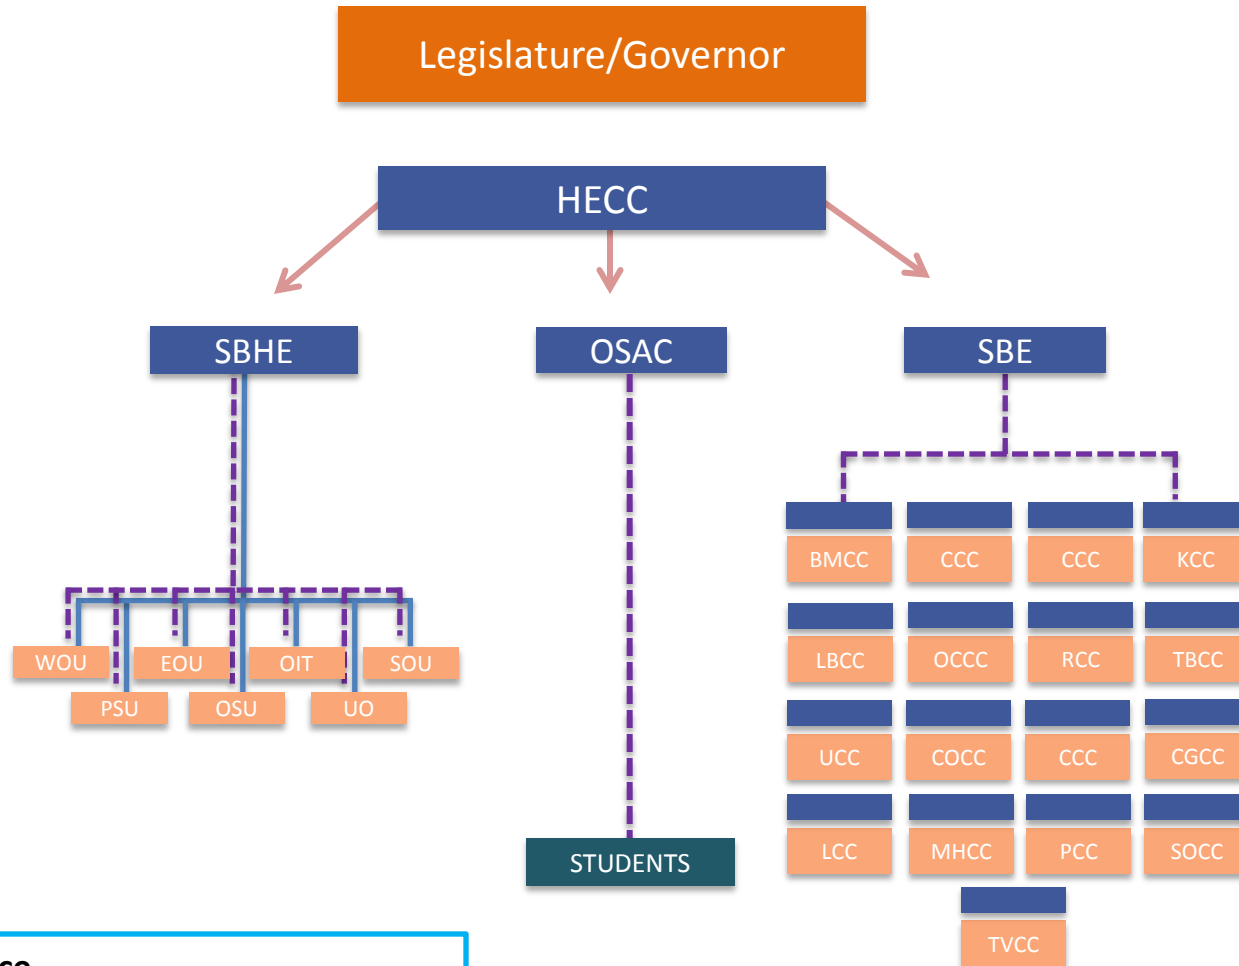

Current Law

Governance

— E.g. hire/fire executive

- - - State funding allocation, program approval, state rules, etc.

→ Advice + coordination

■ Institution

■ Board/Council

■ Agency