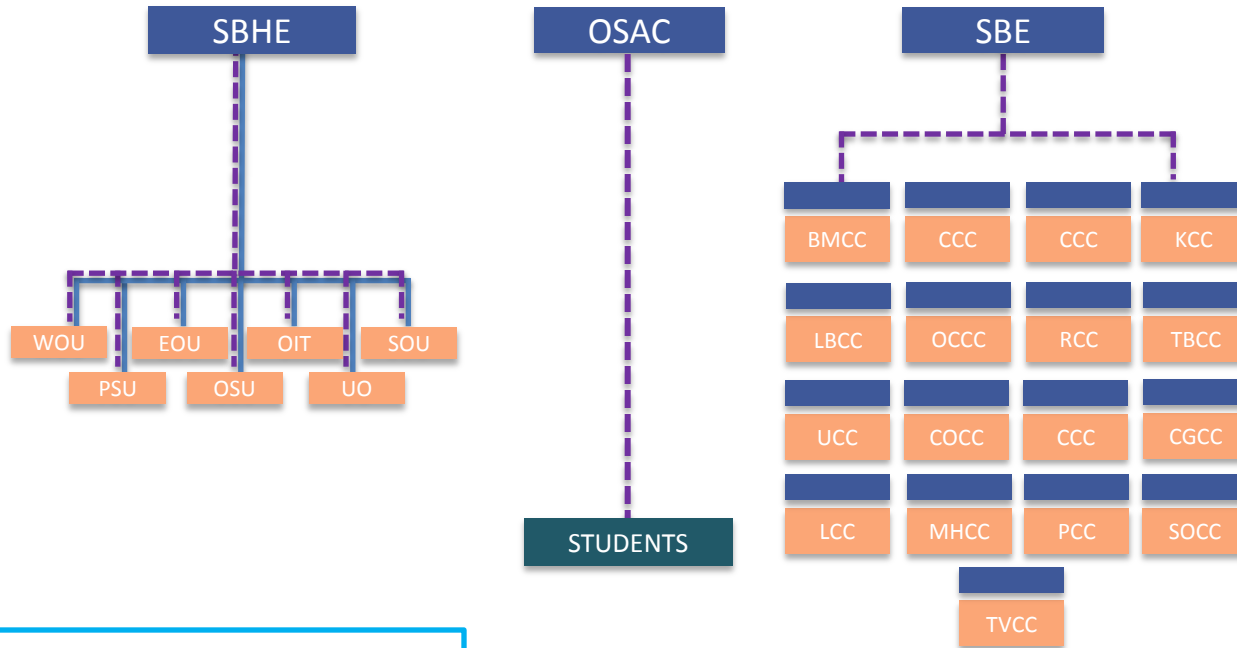

Pre-2011

Legislature/Governor

**Governance**

E.g. hire/fire executive

State funding allocation, program approval, state rules, etc.

Advice + coordination

Institution

Board/Council

# Boards, Commissions, and Executive Appointments Structure

<span style="display: inline-block; width: 15px; height: 15px; background-color: #4a7ebb; margin-right: 5px;"></span> <b>Board/Council</b>	<span style="display: inline-block; width: 15px; height: 15px; background-color: #c00000; border-radius: 50%; margin-right: 5px;"></span> <b>Governor-appointed</b>
<span style="display: inline-block; width: 15px; height: 15px; background-color: #00a0e3; margin-right: 5px;"></span> <b>Agency/Division Head</b>	<span style="display: inline-block; width: 15px; height: 15px; background-color: #ffa500; border-radius: 50%; margin-right: 5px;"></span> <b>Senate-confirmed</b>
<span style="display: inline-block; width: 10px; height: 10px; background-color: black; margin-right: 5px;"></span> <b>Reporting</b>	