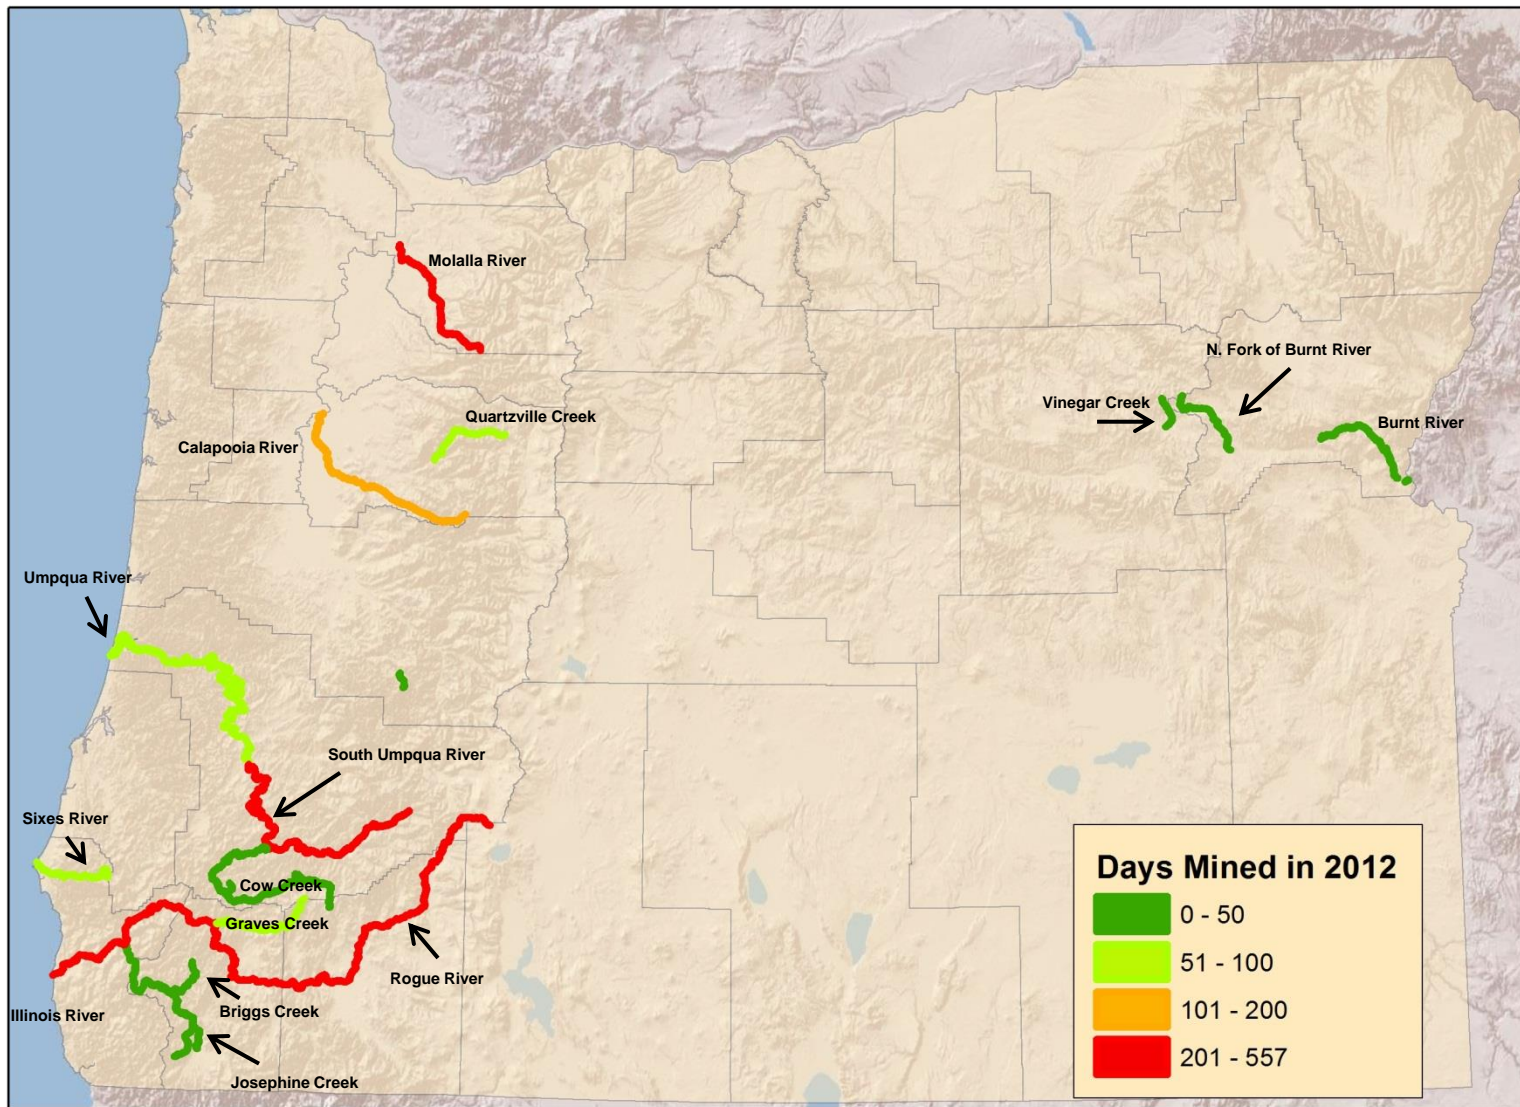

2011 & 2012 Primary Mining Locations for Suction Dredge Mining with Essential Salmonid Habitat

Legend

- 2012 Metal mining permits
- 2011 Metal mining permits
- Essential Salmonid Habitat (Draft, 2012)
- State boundary
- County boundaries

Note:
 1) Township, Range, Section data converted to PLSS section centroids using TROJIL software (jca 26FES010)
 2) Data does not include outlier locations found in permits.

DSL Reported High Use Streams (Days Mined)

0 30 60 120 180 Miles

Department of State Lands
3/11/2013

ESRI ArcMap 10.1

Projection: Oregon Lambert Projection, NAD 83

This product is for informational purposes and may not have been prepared for, or be suitable for legal, engineering, or surveying purposes. Users of this information should review or consult the primary data and information sources to ascertain the usability of the information.

DSL Reporting Results

2012 Suction Dredging Report			
Stream Name	Reports Submitted	Days Mined	Volume Disturbed (CY)
S Umpqua	128	557	445
Rogue	72	477	358
Quatzville	35	84	73.4
Cow	31	118	132
Sixes	23	72	42.6
Umpqua	16	70	44.7
Graves	15	52	56.3
Sharpes	15	39	68.5
Vinegar	13	30	32.8
Molalla	12	380	19.3
Brice	12	23	15.5
Quartz	10	24	19.6
Illinois	8	40	38.1
Burnt	8	15	8.2
Other Waterways	236	1327	735.19
Total	634	3308	2089.19