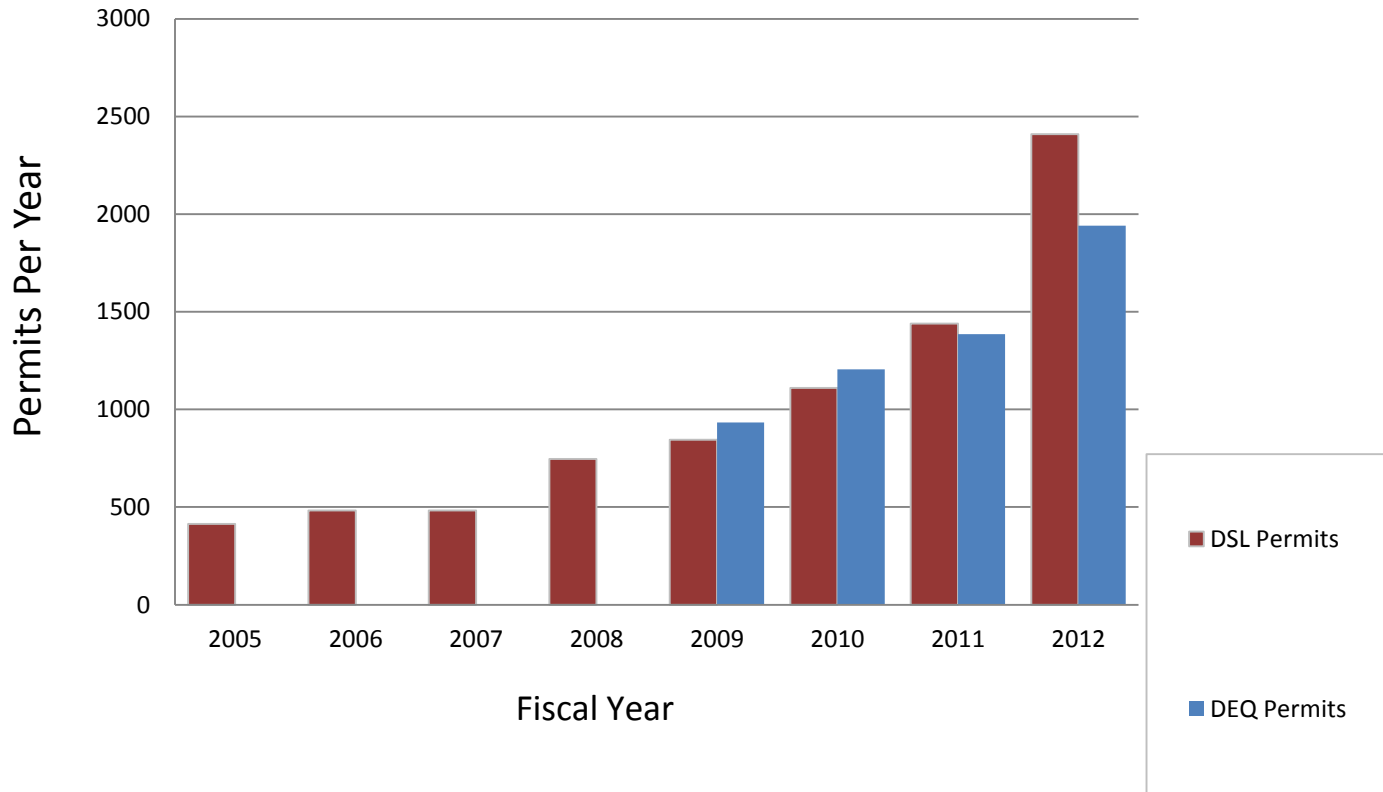

DSL Reporting Results

2012 Suction Dredging Report			
Stream Name	Reports Submitted	Days Mined	Volume Disturbed (CY)
S Umpqua	128	557	445
Rogue	72	477	358
Quatzville	35	84	73.4
Cow	31	118	132
Sixes	23	72	42.6
Umpqua	16	70	44.7
Graves	15	52	56.3
Sharpes	15	39	68.5
Vinegar	13	30	32.8
Molalla	12	380	19.3
Brice	12	23	15.5
Quartz	10	24	19.6
Illinois	8	40	38.1
Burnt	8	15	8.2
Other Waterways	236	1327	735.19
Total	634	3308	2089.19

DSL & DEQ Placer Mining Permit Numbers