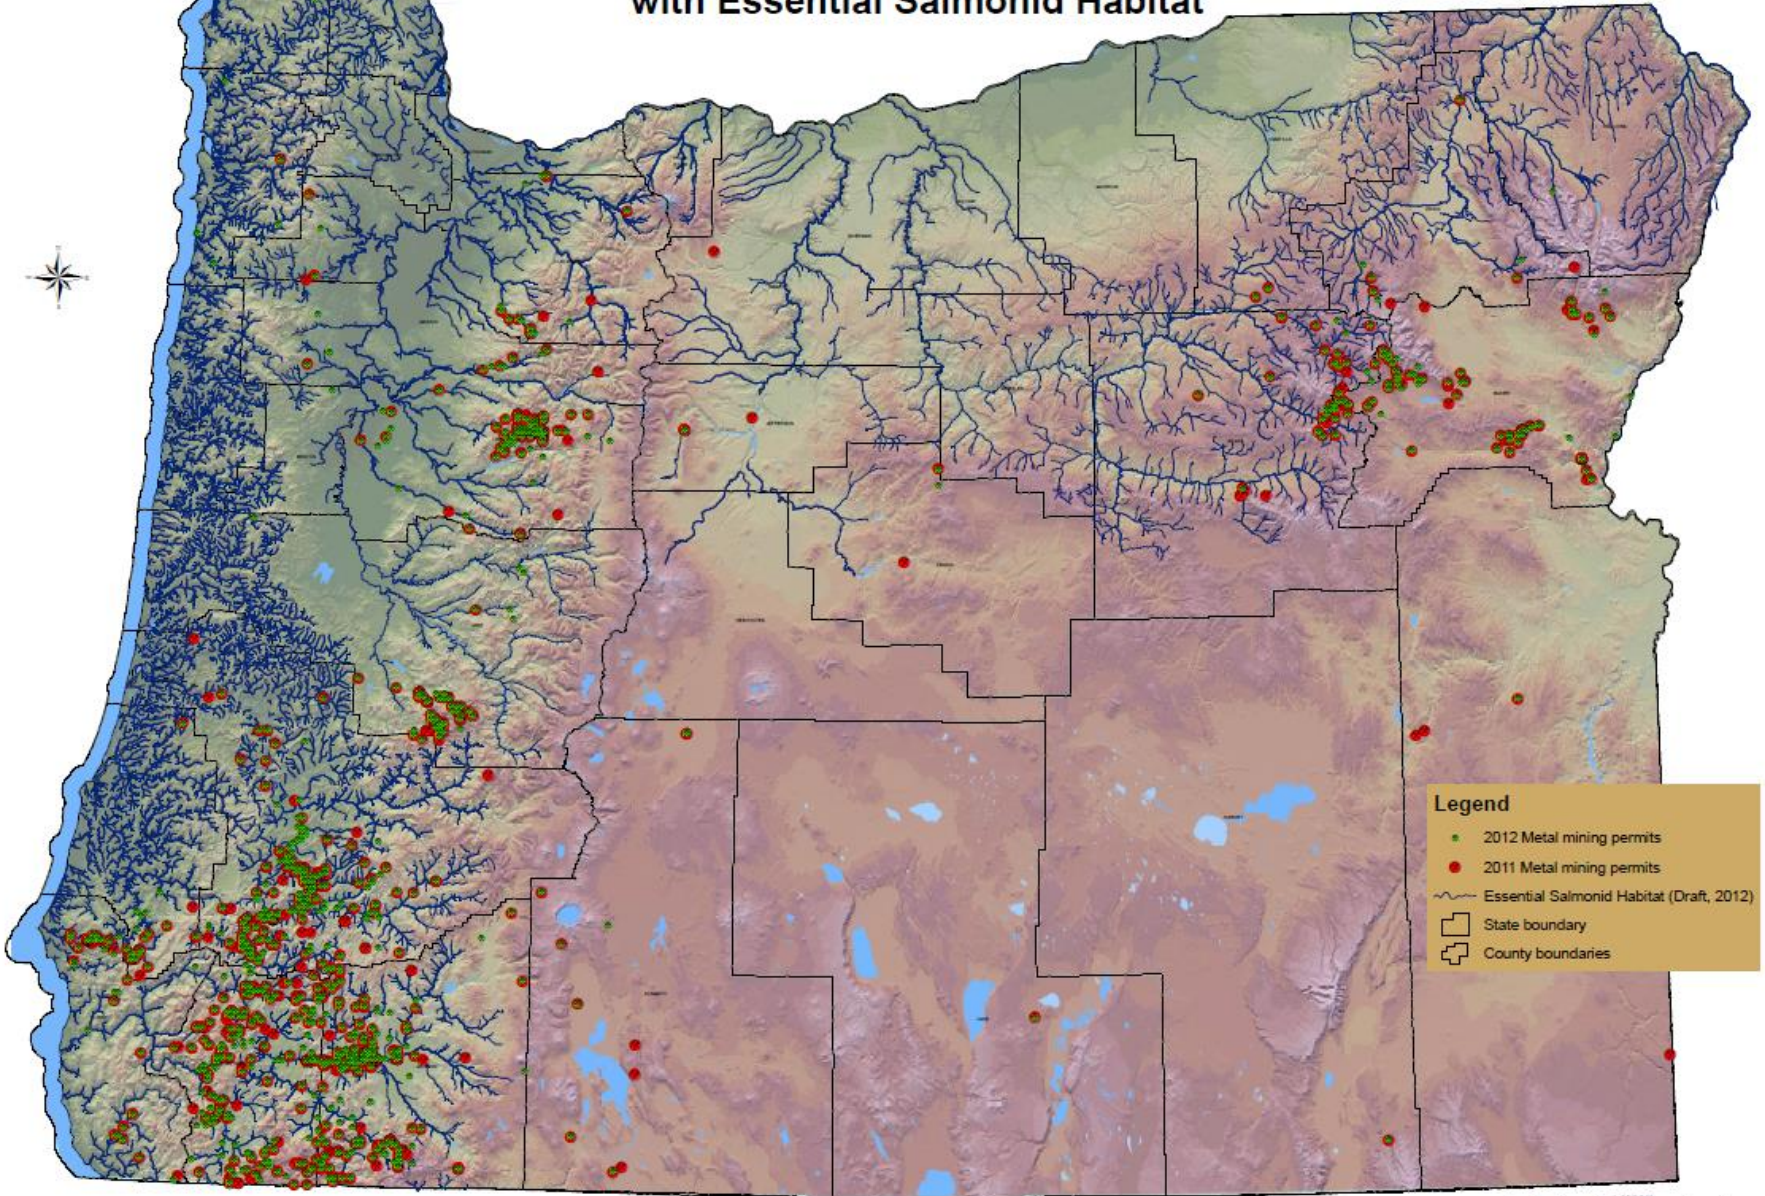

2011 & 2012 Primary Mining Locations for Suction Dredge Mining with Essential Salmonid Habitat

Legend

- 2012 Metal mining permits
- 2011 Metal mining permits
- Essential Salmonid Habitat (Draft, 2012)
- State boundary
- County boundaries