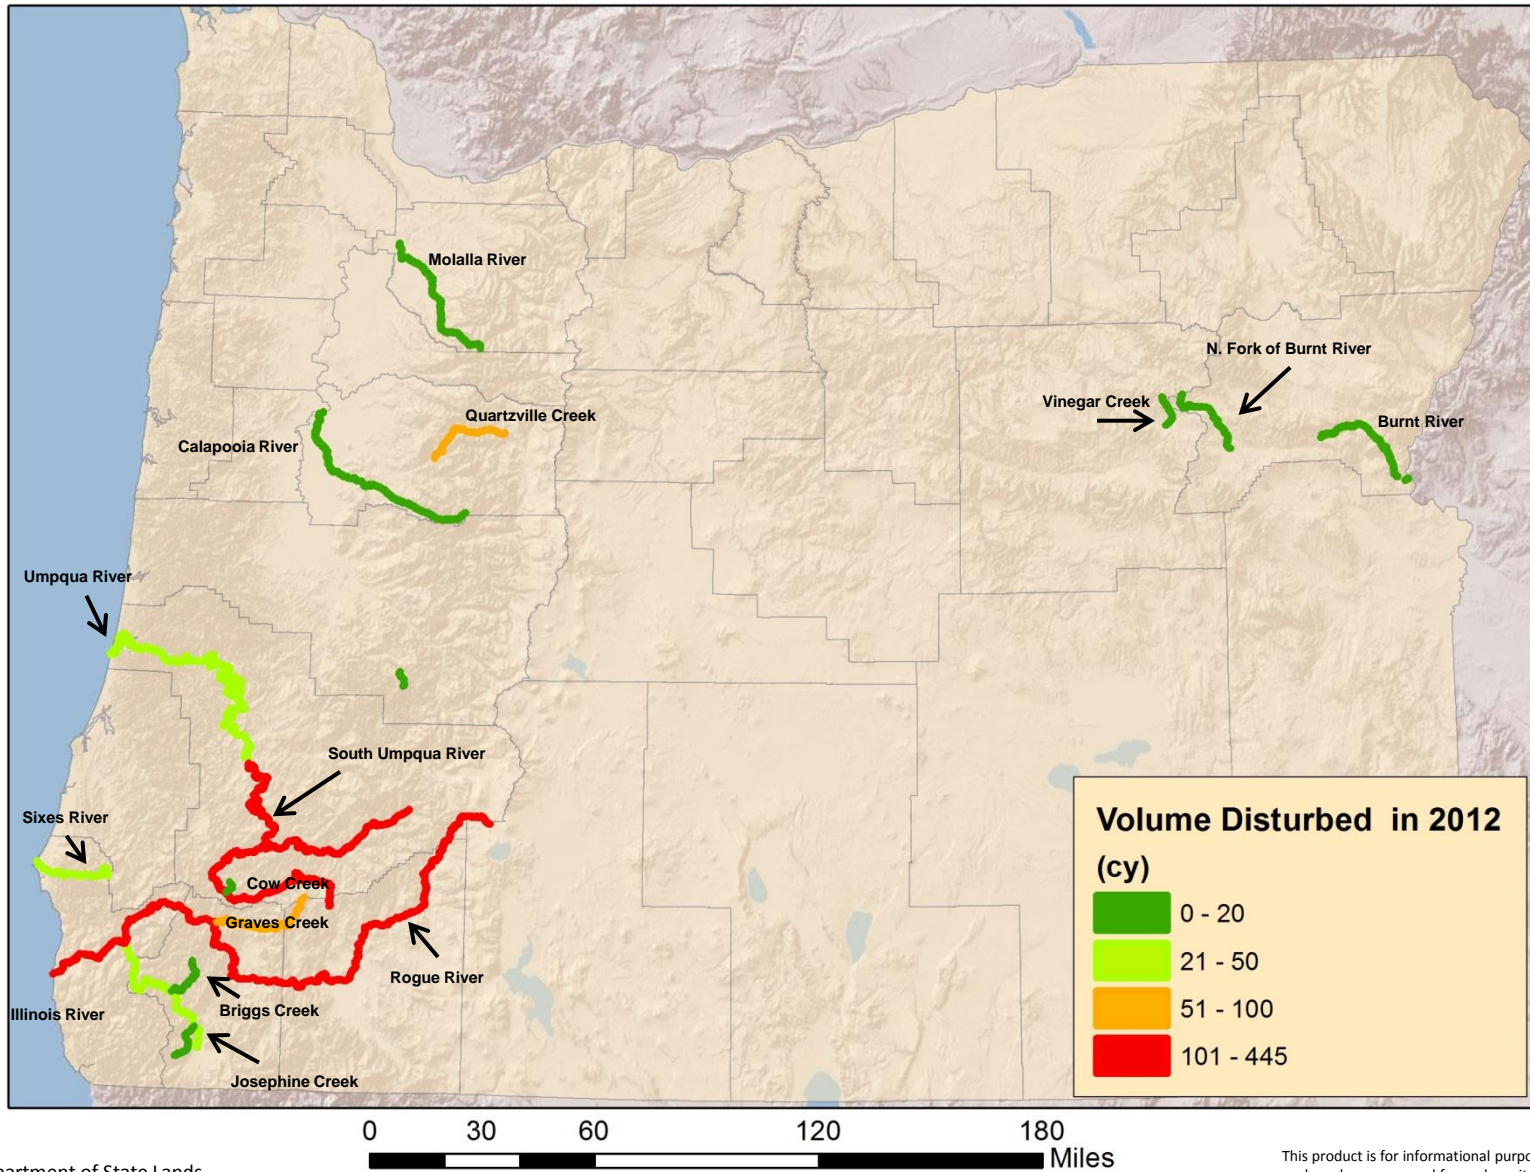

Note:
 1) Township, Range, Section data converted to PLSS section centroids using TROJIL software (jca 26FES010)
 2) Data does not include outlier locations found in permits.

DSL Reported High Use Streams (Days Mined)

0 30 60 120 180 Miles

Department of State Lands
3/11/2013

ESRI ArcMap 10.1

Projection: Oregon Lambert Projection, NAD 83

This product is for informational purposes and may not have been prepared for, or be suitable for legal, engineering, or surveying purposes. Users of this information should review or consult the primary data and information sources to ascertain the usability of the information.

DSL Reported High Use Streams (Volume Disturbed)

Department of State Lands
3/11/2013

ESRI ArcMap 10.1

Projection: Oregon Lambert Projection, NAD 83

This product is for informational purposes and may not have been prepared for, or be suitable for legal, engineering, or surveying purposes. Users of this information should review or consult the primary data and information sources to ascertain the usability of the information.

DSL Reporting Results

2012 Suction Dredging Report			
Stream Name	Reports Submitted	Days Mined	Volume Disturbed (CY)
S Umpqua	128	557	445
Rogue	72	477	358
Quatzville	35	84	73.4
Cow	31	118	132
Sixes	23	72	42.6
Umpqua	16	70	44.7
Graves	15	52	56.3
Sharpes	15	39	68.5
Vinegar	13	30	32.8
Molalla	12	380	19.3
Brice	12	23	15.5
Quartz	10	24	19.6
Illinois	8	40	38.1
Burnt	8	15	8.2
Other Waterways	236	1327	735.19
Total	634	3308	2089.19