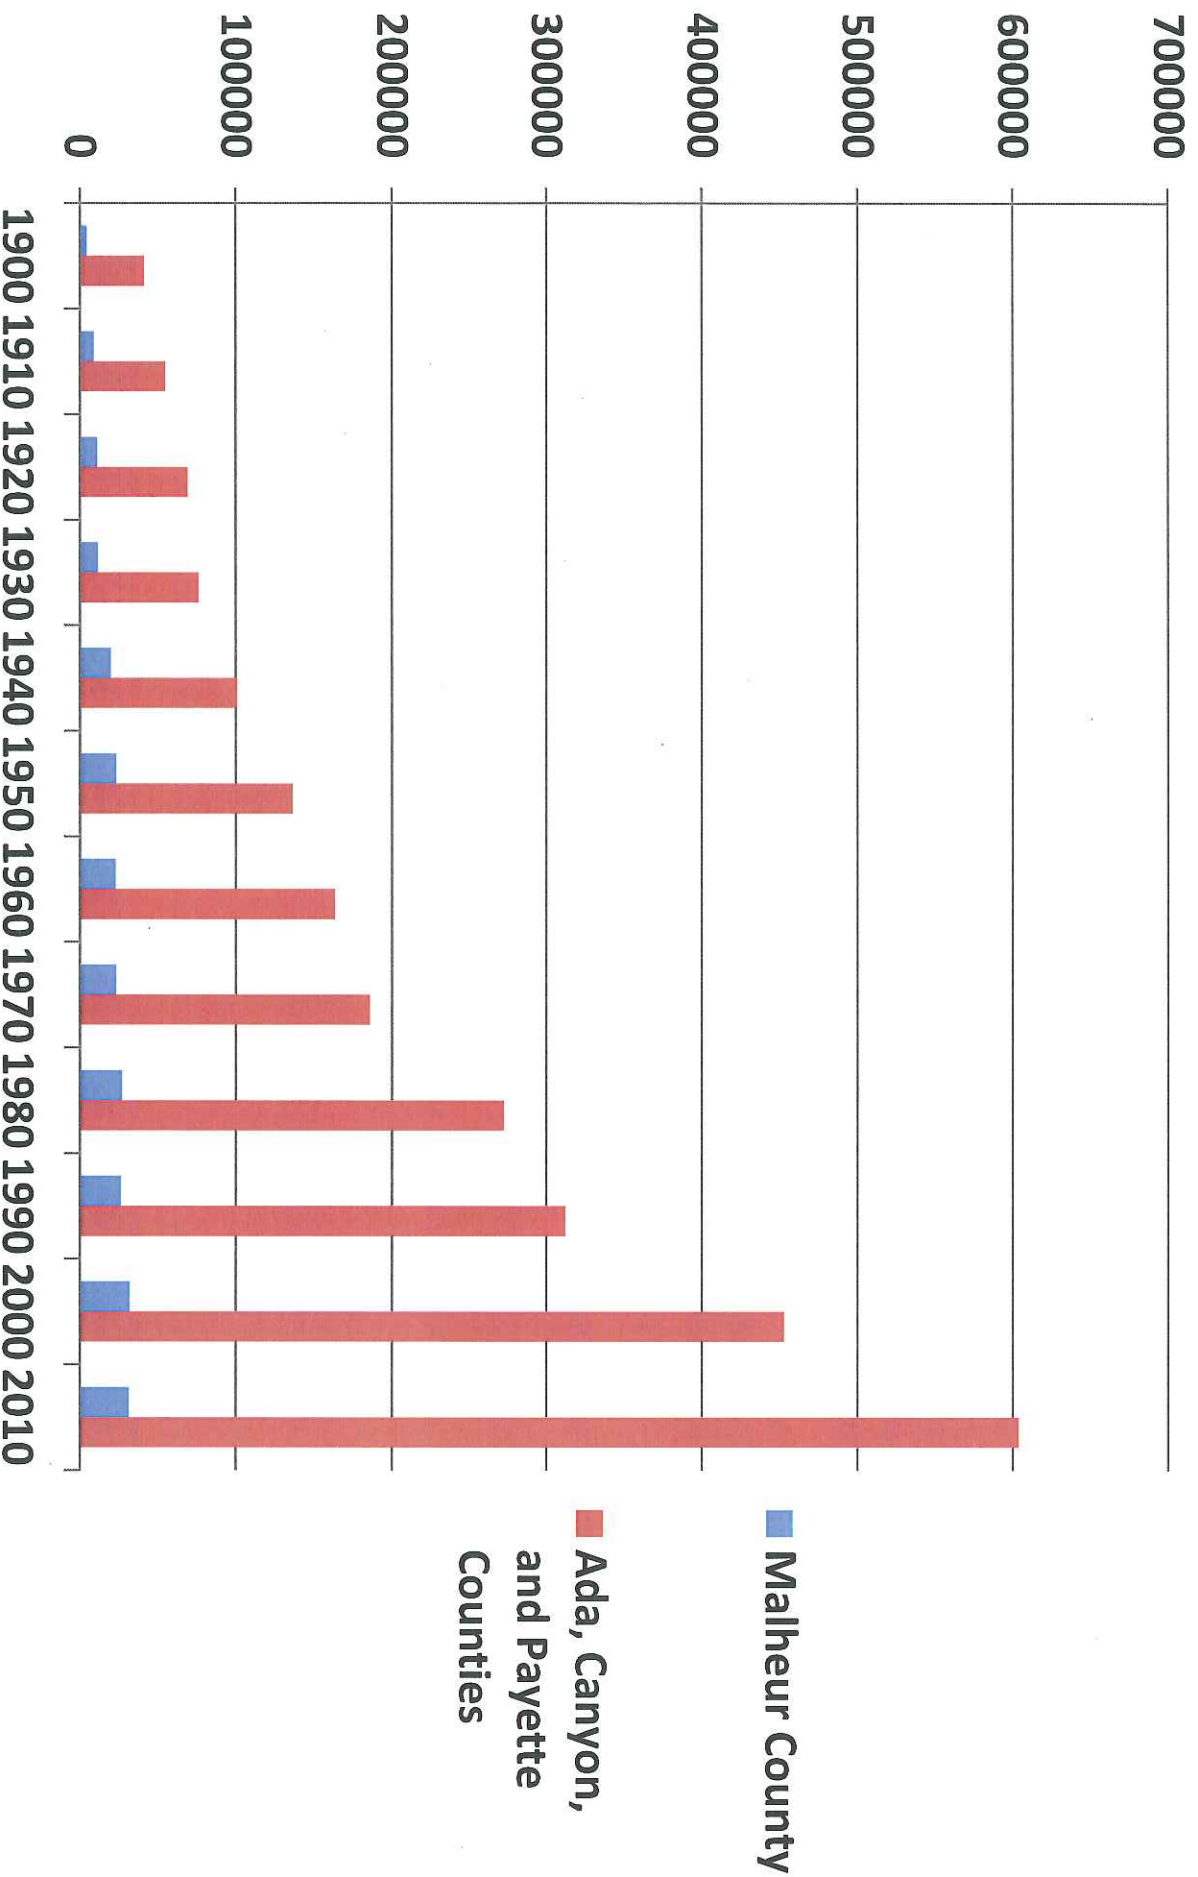

Malheur County
Pop: 31,313

Ada, Canyon, &
Payette Counties
Pop: 603,911

43 Miles

© 2012 Google

MAILHEUR COUNTY INDUSTRIAL LANDS AVAILABLE:

- Total acres in county= 6,355,200 million
- **Industrially zoned acres available= 277* (+/-)
(largest single parcel—75 acres)**
- Acres remaining for other uses =6,354,923 million

*Approximately 200 additional acres are pending

Overall Treasure Valley Population Trend

**District 60 =
29,110 sq. mi.
West Virginia =
24,230 sq. mi.**

Oregon

**West
Virginia**

**District
60**