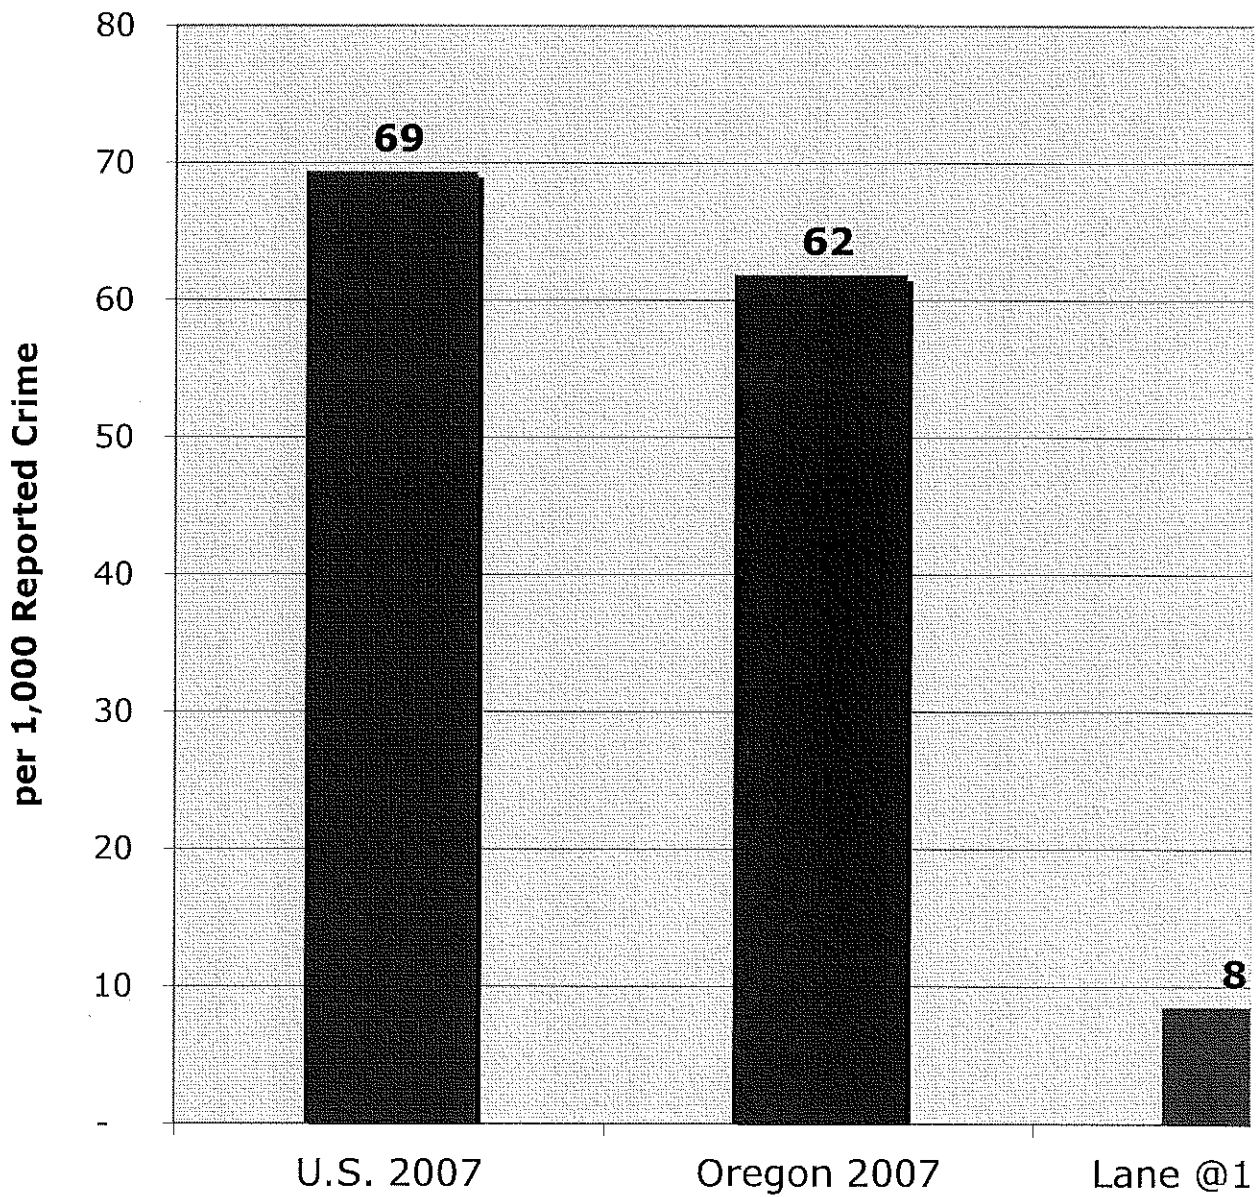

Jail Beds per Index Crime

Source: Bureau of Justice Statistics & Oregon Jail Managers

Jail Beds Per Capita

2007/08