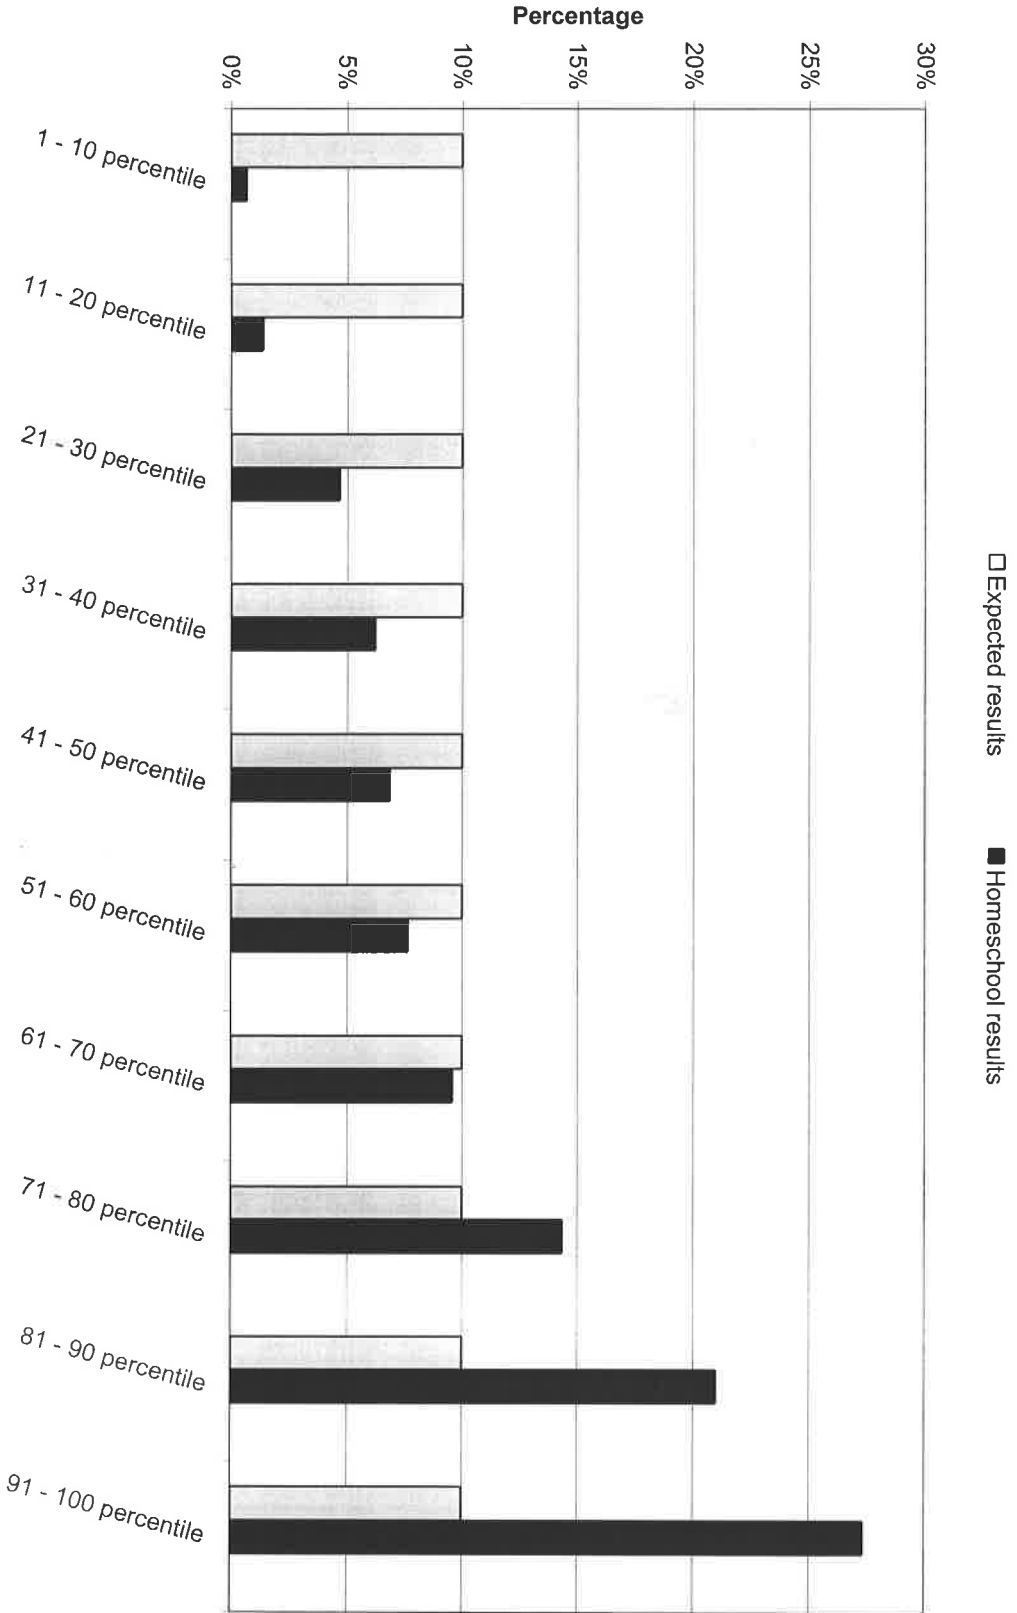

Homeschool Test Results 2010-2011

Source: Data submitted by ESDs to the Oregon Department of Education in March and April, 2012. OCEANNetwork obtained the data in April 2013 and produced the graph on 4/3/2013. OCEANNetwork, 17985 Falls City Road, Dallas, OR 97338.