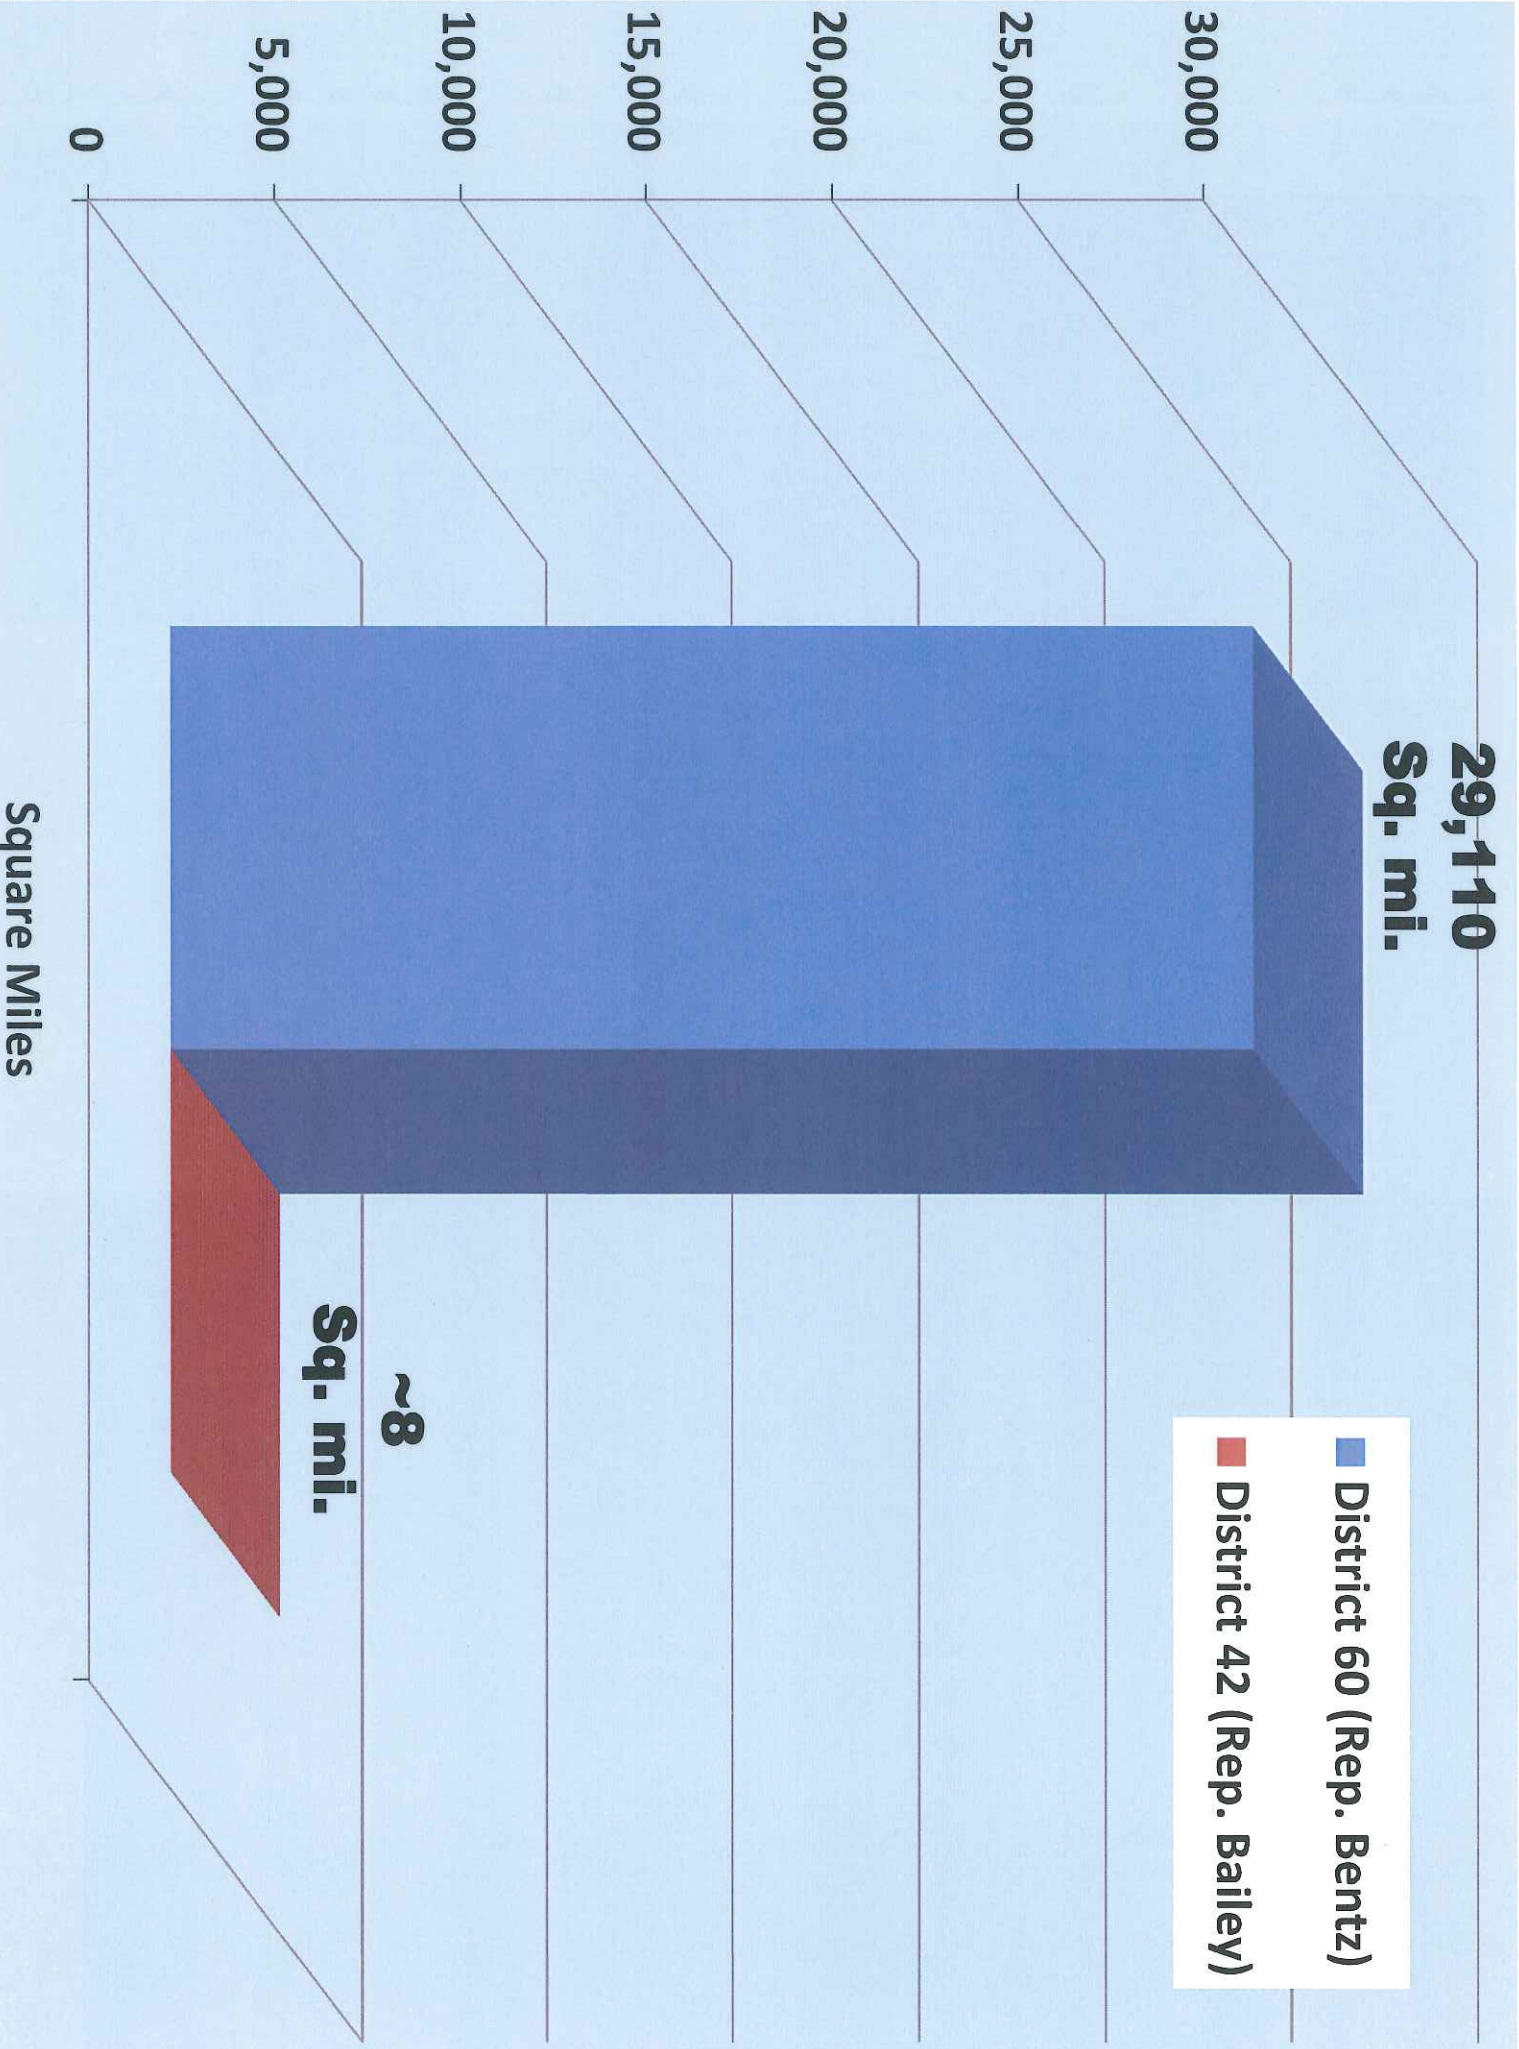

**District 60 =  
29,110 sq. mi.  
West Virginia =  
24,230 sq. mi.**

**Oregon**

**West  
Virginia**

**District  
60**

**29,110**  
**Sq. mi.**

**~8**  
**Sq. mi.**

- District 60 (Rep. Bentz)
- District 42 (Rep. Bailey)

Square Miles

An aerial photograph of a solar farm site. The image shows a large, rectangular area of land with a grid pattern, likely representing solar panels. A yellow pushpin is placed on the right side of the image, pointing to a specific location. The text "Outback Solar - 60 acres" is written vertically next to the pushpin. In the bottom left corner, there is a small, partially visible logo that reads "Coastal South".