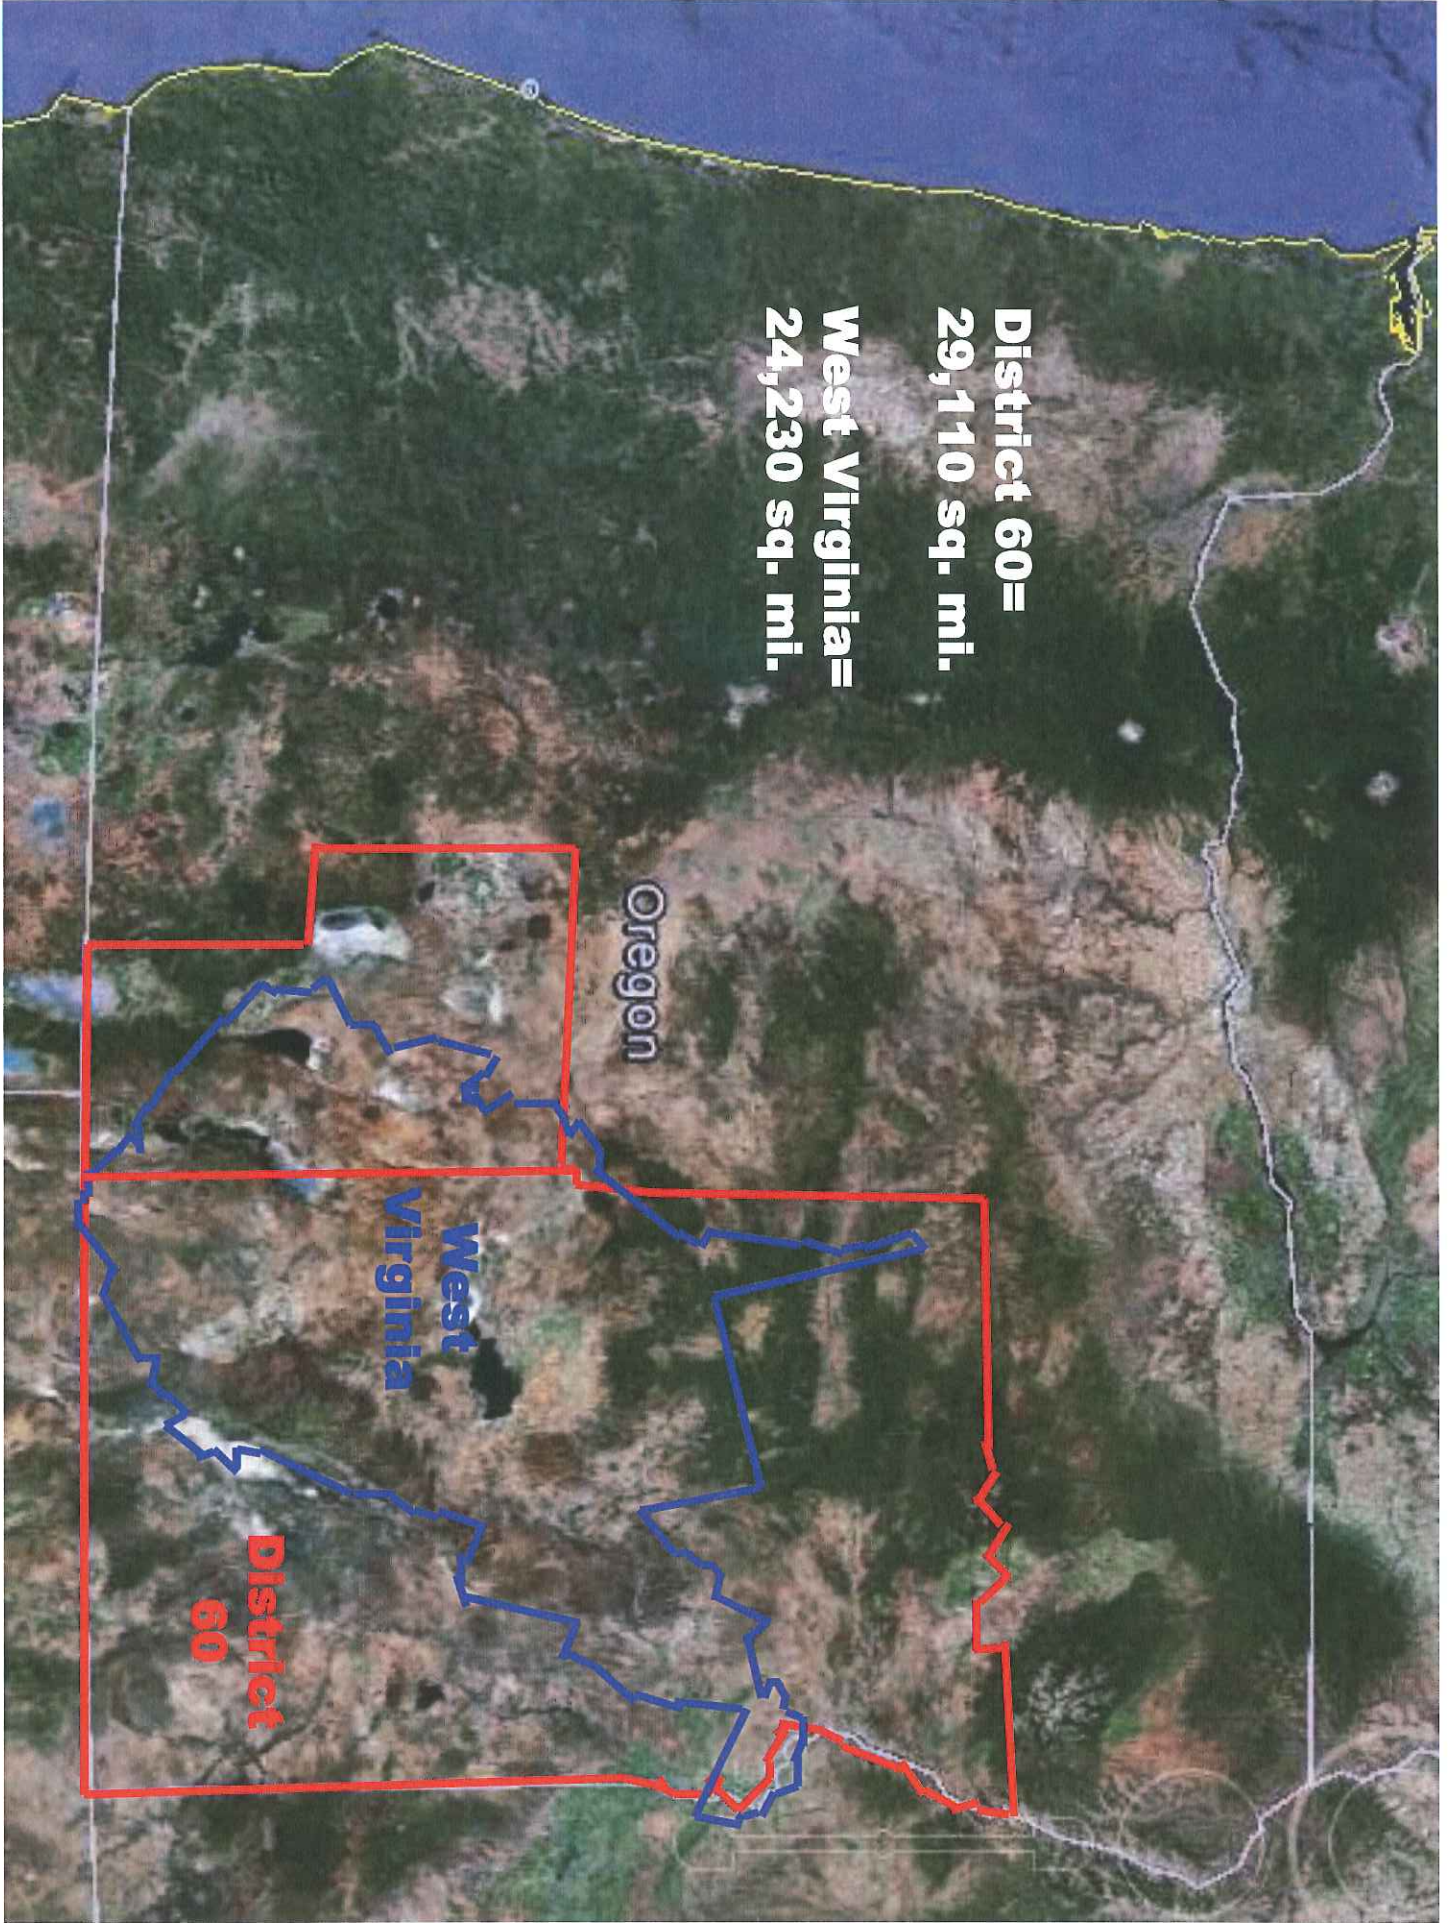

**District 60 =  
29,110 sq. mi.  
West Virginia =  
24,230 sq. mi.**

**Oregon**

**West  
Virginia**

**District  
60**

**29,110**  
**Sq. mi.**

**~8**  
**Sq. mi.**

- District 60 (Rep. Bentz)
- District 42 (Rep. Bailey)

Square Miles

An aerial photograph of a solar farm site. The image shows a large, rectangular area of land with a grid pattern, likely representing solar panels. A yellow pushpin is placed on the right side of the image, pointing to a specific location. The text "Outback Solar - 60 acres" is written vertically next to the pushpin. In the bottom left corner, there is a small, partially visible logo that reads "Coastal South".

Outback Solar - 60 acres

Christmas Valley, OR 97641, USA

Outback Solar

Backscatter Radar Site